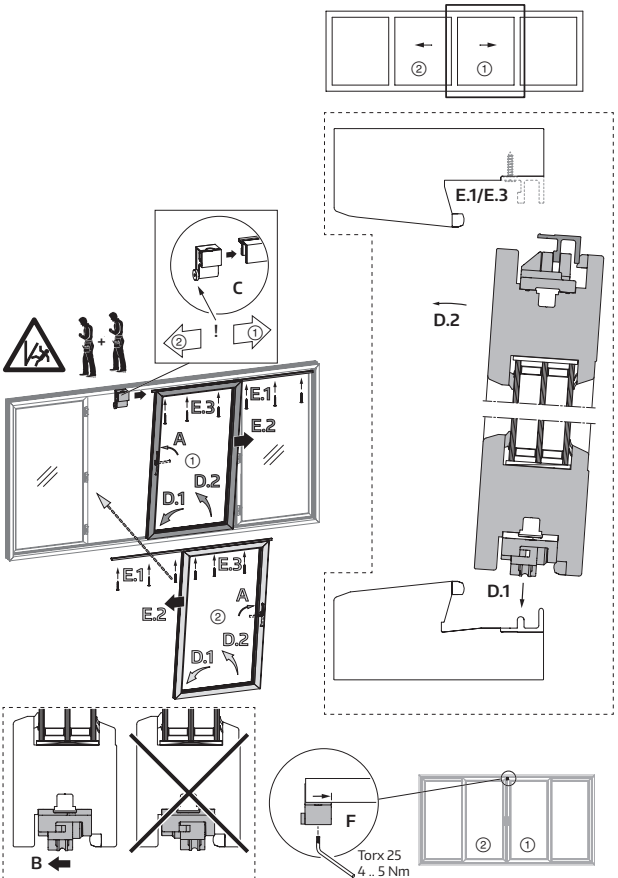

→ A → B → C → D → E

Only service technicians!

Hanging of sash, scheme A

→ A → B → C → D

Only service technicians!

Hanging of sash, scheme C

→ A → B → C → D → E → F

Only service technicians!

Adjustment of overrebate height (I)

Only service technicians!

Adjustment of overrebate height (II)

	Y [mm]
Aluplast Smart Slide	14
Gealan Smoovio	17,5
Rehau Synego Slide	14
Salamander evolutionDrive Plus+	14