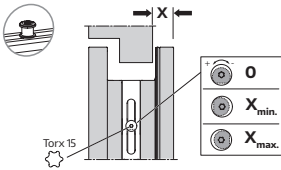

→ A → B → C → D → E

Only service technicians!

Hanging of sash, scheme A

→ A → B → C → D

Only service technicians!

Hanging of sash, scheme C

→ A → B → C → D → E → F

Only service technicians!

Adjustment of overrebate height (I)

Only service technicians!

Adjustment of overrebate height (II)

	Y [mm]
Aluplast Smart Slide	14
Gealan Smoovio	17,5
Rehau Synego Slide	14
Salamander evolutionDrive Plus+	14