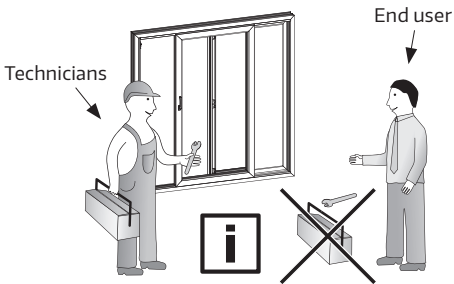

Important note

These instructions are intended for end users and professional window installation companies. Have all maintenance steps described below performed once a year following these instructions and by a professional window installation company only.

This instruction is only valid in connection with the documents

- › „Requirements/instructions for end-users (VHBE)”,
- › „Requirements/instructions on the product and on liability (VHBH)”.

As an end-user you must have got the information about the content from the profile manufacturer/construction company. Both documents you'll find in the World Wide Web under the address: „www.HAUTAU.de”.

The buffers are in charge to limitate the opening width. Do not use them to stop the sliding sash abruptly. Material damage!

Mounting instructions?

www.HAUTAU.de

Important note

End user

Care

once a year

End user