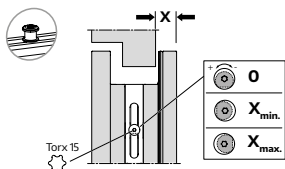

→ A → B → C → D → E

Only service technicians!

Hanging of sash, scheme A

→ A → B → C → D

Only service technicians!

Hanging of sash, scheme C

→ A → B → C → D → E → F

Only service technicians!

Adjustment of overrebate height (I)

Only service technicians!

Adjustment of overrebate height (II)

	Y [mm]
Aluplast Smart Slide	14
Gealan Smoovio	17,5
Rehau Synego Slide	14
Salamander evolutionDrive Plus+	14