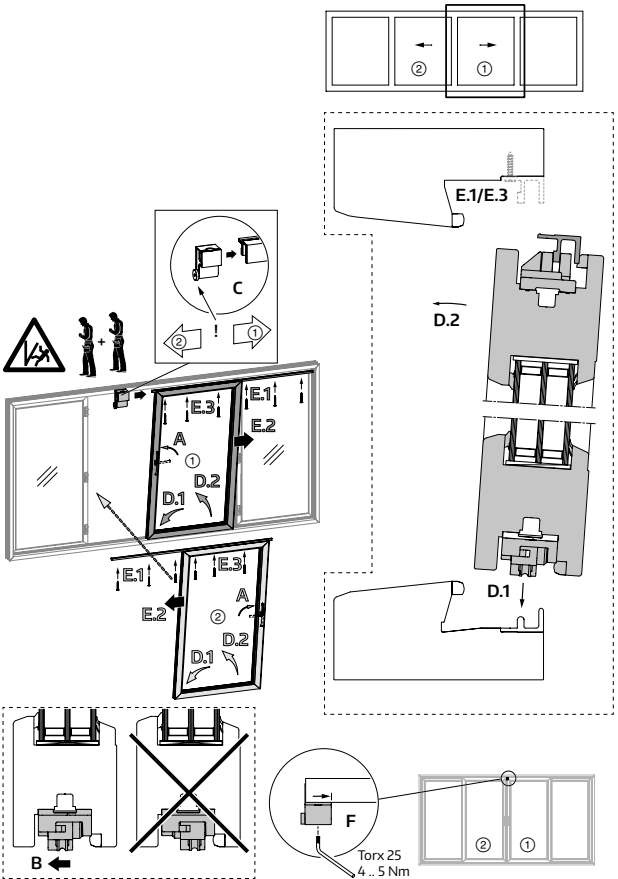

→ A → B → C → D → E

Only service technicians!

Hanging of sash, scheme A

→ A → B → C → D

Only service technicians!

Hanging of sash, scheme C

→ A → B → C → D → E → F

Only service technicians!

Adjustment of overrebate height (I)

Only service technicians!

Adjustment of overrebate height (II)

	Y [mm]
Aluplast Smart Slide	14
Gealan Smoovio	17,5
Rehau Synego Slide	14
Salamander evolutionDrive Plus+	14