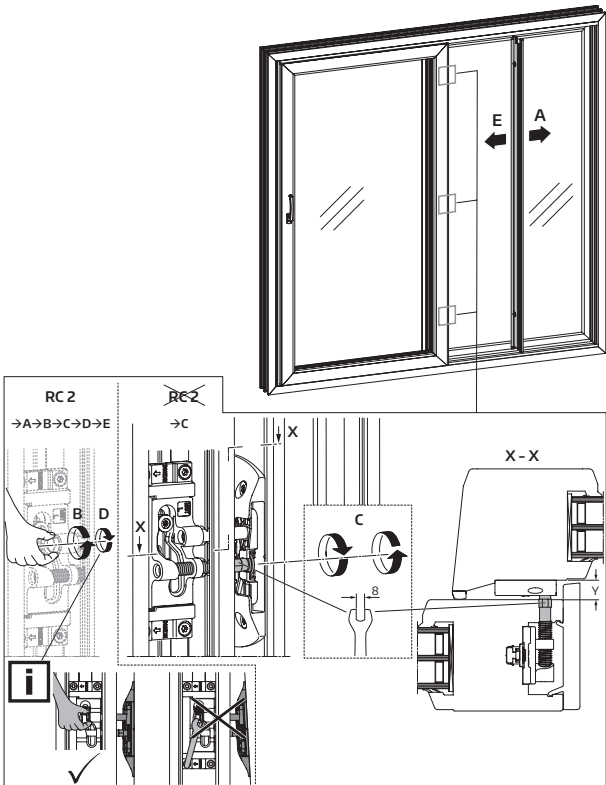

→ A → B → C → D → E

Only service technicians!

Hanging of sash, scheme A

→ A → B → C → D

Only service technicians!

Hanging of sash, scheme C

→ A → B → C → D → E → F

Only service technicians!

Adjustment of overrebate height (I)

Only service technicians!

Adjustment of overrebate height (II)

	Y [mm]
Aluplast Smart Slide	14
Gealan Smoovio	17,5
Rehau Synego Slide	14
Salamander evolutionDrive Plus+	14