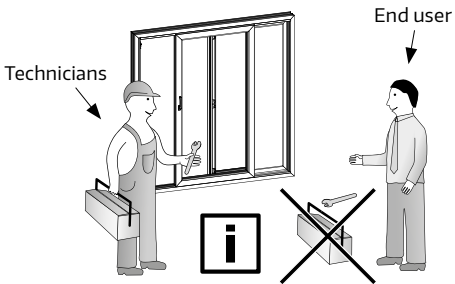

Important note

These instructions are intended for end users and professional window installation companies. Have all maintenance steps described below performed once a year following these instructions and by a professional window installation company only.

This instruction is only valid in connection with the documents

- › „Requirements/instructions for end-users (VHBE)”,
- › „Requirements/instructions on the product and on liability (VHBH)”.

As an end-user you must have got the information about the content from the profile manufacturer/construction company. Both documents you'll find in the World Wide Web under the address: „www.HAUTAU.de”.

**The buffers are in charge to limitate the opening width.
Do not use them to stop the sliding sash abrupt.
Material damage!**

Mounting instructions?

www.HAUTAU.de

Important note

End user

Care

once a year

End user