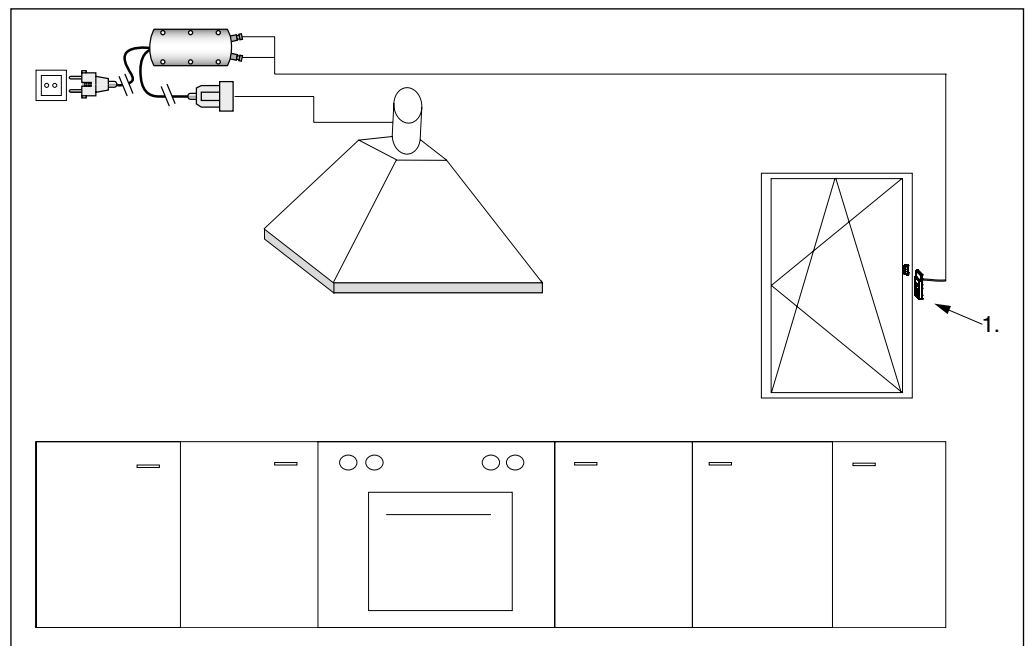

1. Reed contact RHS