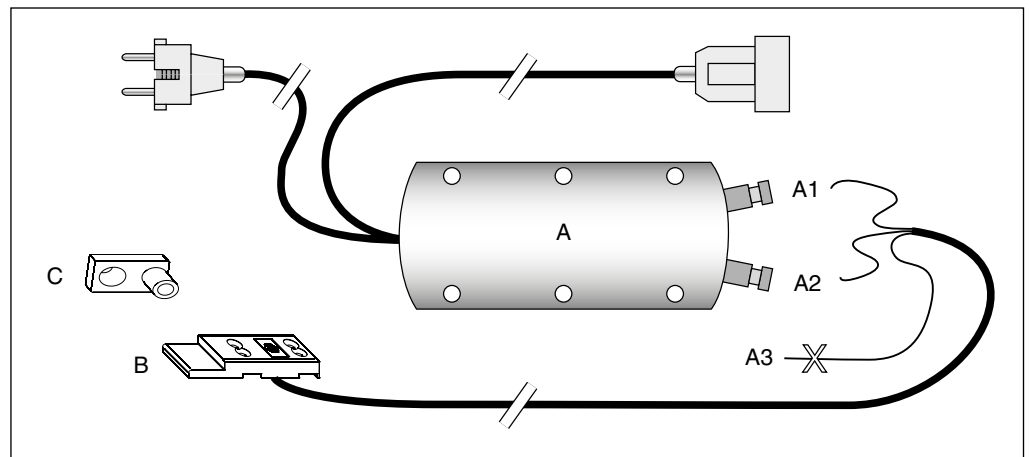

Inhalt der Abluftsteuerung:

Artikelnr. 458063

- 1 Steuerung
- 1 Reedkontakt RHS
- 1 Adapter mit Kontaktgeber
- 6 Unterlagen für Kunststoff-Profile

1. Reedkontakt RHS

www.maco.eu

Best.-Nr. 750398 – Datum: August 2007 - Änderungsdatum: November 2018
Alle Rechte und Änderungen vorbehalten.

ATTENTION! When supplied singly ensure that a copy of this note is included within the package. Additional copies of this note can be ordered from enquiry@macouk.net

MACO Exit air control set (Order no. 458063)

For invisible installation within the window / timber and PVC windows

Intended purpose:

The exit air control serves as a forced switch-off of an exhaust air system according to the German Fire Code Ordinance (FeuV §4 – positioning of fireplaces). They may only be installed and used for that purpose!

Connction:

- Connection solely to 230 V AC
- Power requirement max. 450 VA
- 0,2 m connection cable with Schuko plug

A) MACO Exit air control
A1) White
A2) Green

A3) Brown
B) Reed contact RHS
C) Adapter with contact transmitter