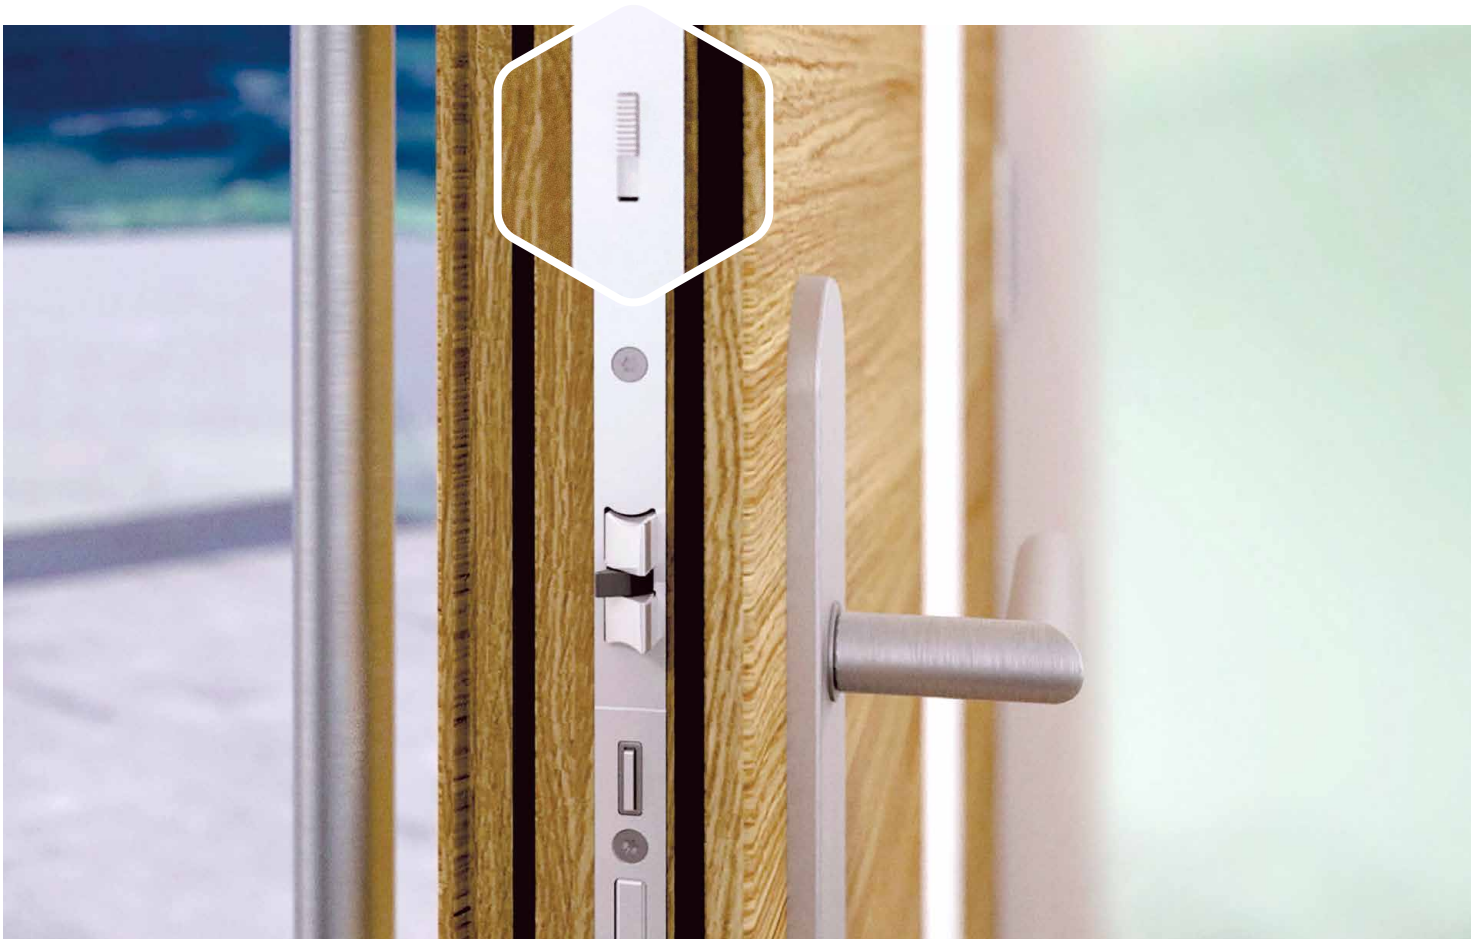

MACO A-TS MECHANICAL-AUTOMATIC

- › Secure locking: Automatic locking without a key, simply by pulling the door closed
- › Additional closing with the key is possible in the standard version, e.g. as child-safety feature to block the door handle from the inside
- › Easy unlocking from the outside with a single turn of the key
- › Easy opening from inside via the door handle at any time when the door is not locked
- › Special version without push handle restrictor always opened from inside

MACO A-TS WITH DAY RELEASE

- › Enables the door to be opened and closed without the need for a key
- › Easy operation of the day release by activating the faceplate slider
- › Ideal for those moments when you need to come and go whilst remaining in and around your property
- › Suitable for use with electric latch plates
- › Securely holds the door closed via the main latch