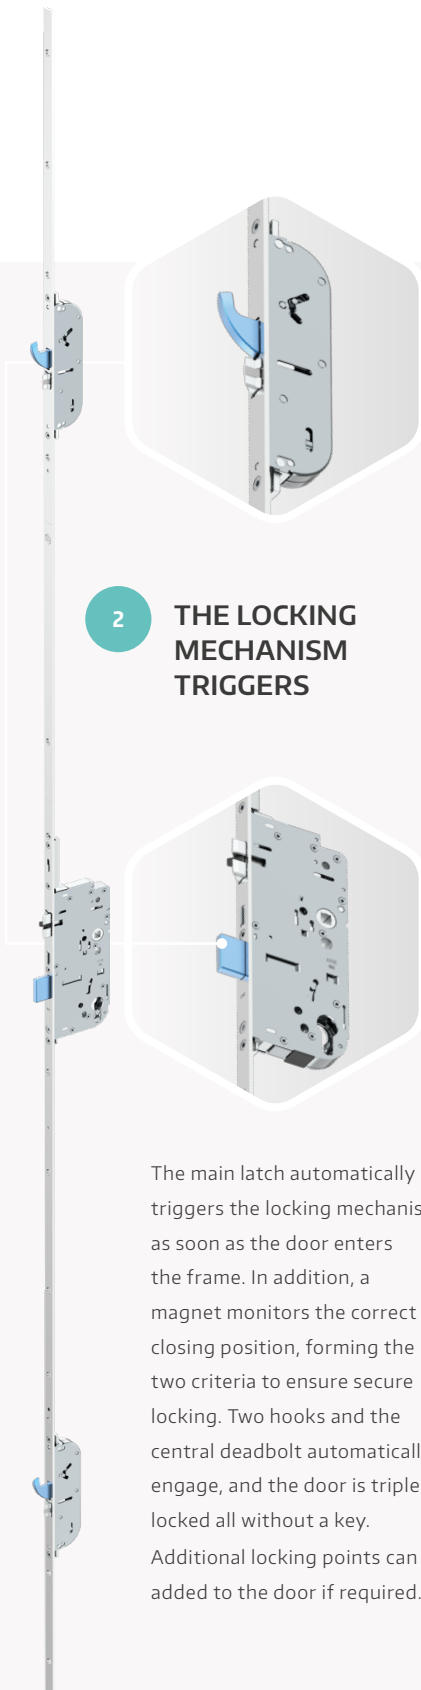

TECHNOLOGY IN MOTION

Locking without a key

PULL CLOSED, AUTOMATICALLY SECURE:
A-TS SELF-LOCKING DOOR LOCK

TIMBER
PVC
ALUMINIUM

Single pull Triple locked

A-TS

SELF-LOCKING DOOR LOCK

Did I lock the door? Something we have all asked ourselves. Doors fitted with the A-TS lock means that this question need never be asked again. Once pulled shut, all three locking points automatically lock the door. Triple security activated on closing the door.

It's that easy!

1 **THREE LATCHES FOR A PERFECT HOLD**

Three latches engage, ensuring an even distribution on the weather seals along the entire height of the door. The door is sealed tight, keeping drafts and moisture outside and the warmth inside.

2 **THE LOCKING MECHANISM TRIGGERS**

The main latch automatically triggers the locking mechanism as soon as the door enters the frame. In addition, a magnet monitors the correct closing position, forming the two criteria to ensure secure locking. Two hooks and the central deadbolt automatically engage, and the door is triple locked all without a key. Additional locking points can be added to the door if required.

3 **TRIPLE SECURE LOCKING**

Pull once, for automatic locking – all without a key. Doors are secure, no one can get in, but everyone can get out. A single turn of the key prevents the door from inadvertently being opened from the inside.