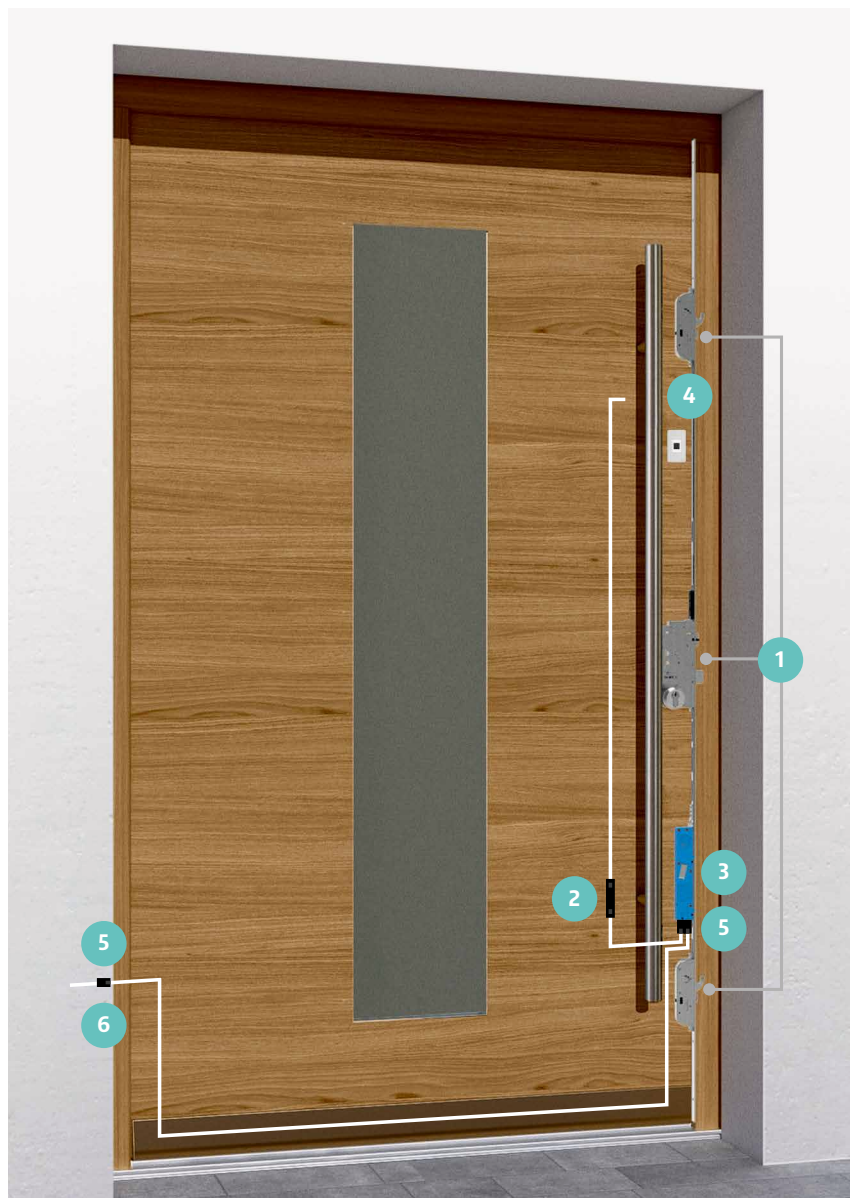

It's that easy!

1 **THREE LATCHES FOR A PERFECT HOLD**

Three latches engage, ensuring an even distribution on the weather seals along the entire height of the door. The door is sealed tight, keeping drafts and moisture outside and the warmth inside.

One lock Two sashes

With the A-TS, twin-sash doors are also possible for large entrance areas. For opening the inactive leaf, French casement drive gears with shootbolts are incorporated into a single piece striker plate, which are conveniently operated via the release arm.

Alternatively, finger operated shootbolts can be used in conjunction with individual striker plates.

Little effort Big effect

- 1 3-LATCH DOOR LOCK WITH OPENING MOTOR**
High security thanks to the self-locking steel hooks and central deadbolt
- 2 TAMPER-PROOF**
Control unit prevents unauthorised access
- 3 MOTORISED RELEASE**
For maximum comfort
- 4 FINGERSCAN / KEYPAD**
Easily integrated in the door leaf

- 5 PLUG & PLAY**
Simple, one-way plug-in connection
- 6 EASY HINGING AND UNHINGING OF THE DOOR**
Thanks to the plug-in cable transition and power transmitter spring contact

Few components Maximum variety