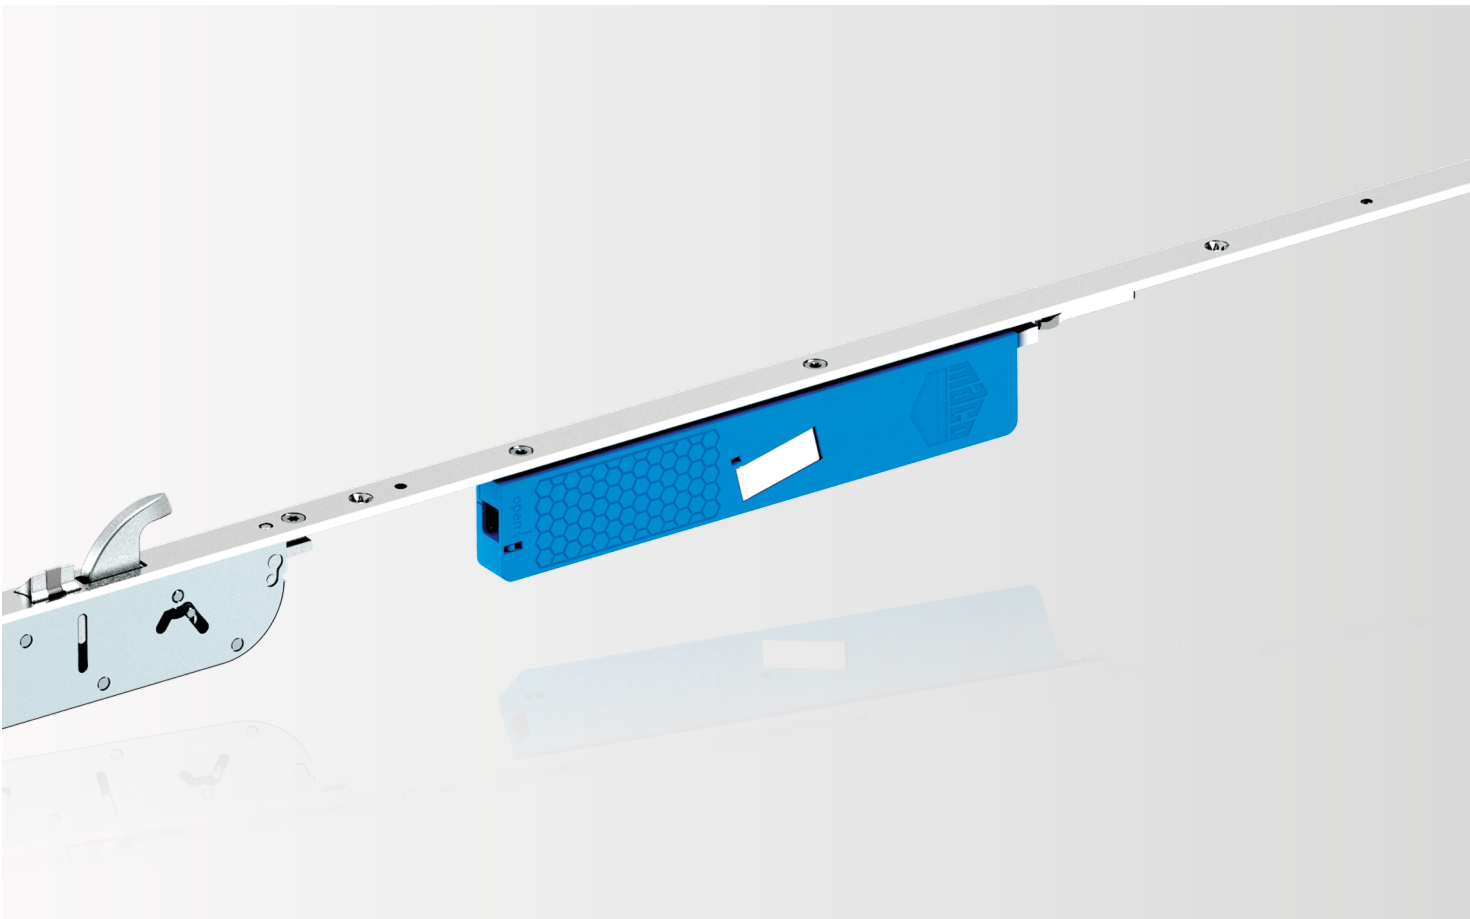

- › Quick, keyless opening with a motorised drive
- › Fully automated with opening door drivers possible
- › Compatible with MACO's Smartphone App and other MACO openDoor access solutions: Fingerscan and Keypad
- › Mechanical release with the key is still possible, even in the event of power failure
- › Can be combined with other commercial access control solutions with or without integrated intercoms
- › Easy opening from the inside is always possible via the handle
- › Convenient activation and deactivation of the daily locking release latch by means of a wall switch