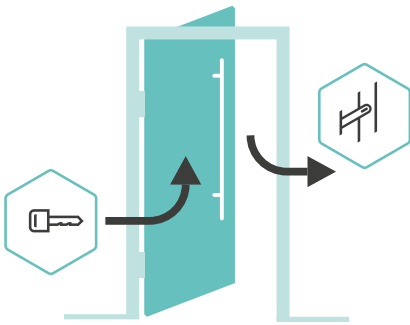

MACO A-TS
WITH DOOR OPENING LIMITER

- › For added security, restricts the opening of the door, keeping uninvited guests out, Special edition
- › Concealed design, the attractive alternative to the classic door chain, removing the need for door viewers
- › Operated from the inside using a turn-knob
- › Automatically disengages from the outside when unlocking and opening the door with the key