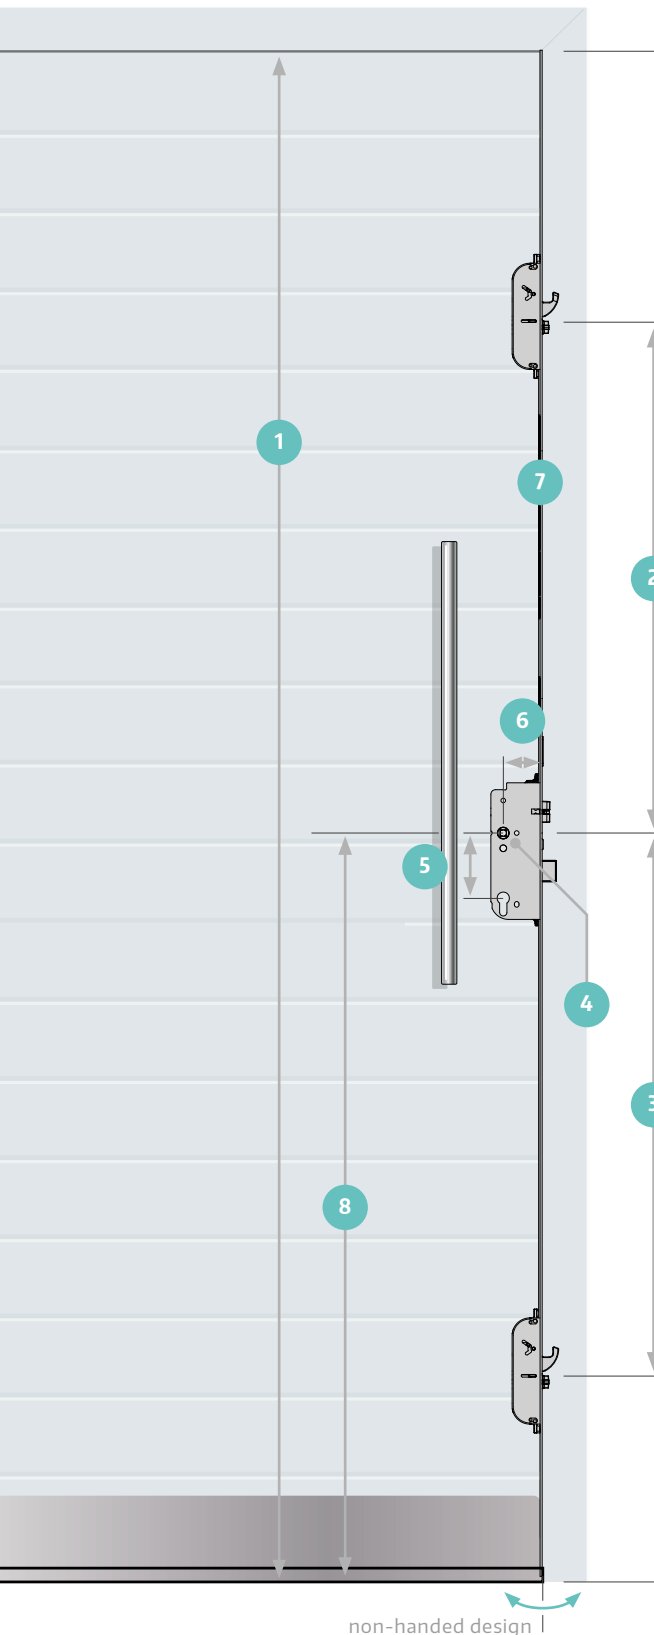

Few components Maximum variety

Maximum possibilities with just a few articles – MACO supports you with service from a single source. The A-TS assortment comprehensively covers individual customer requirements as well as market-specific features.

1 SASH REBATE HEIGHT
from 1,750 - 1,950 mm
from 1,950 - 2,200 mm
from 2,200 - 2,900 mm

2 CASE POSITION TOP
K + 605 mm
K + 730 mm
K + 980 mm

3 CASE POSITION BOTTOM
K - 760 mm

4 SPINDLE FOLLOWER
8 and 10 mm

5 HANDLE CENTERS
E92

6 BACKSET
35, 40, 45, 50, 55,
60, 65, 70, 80 mm