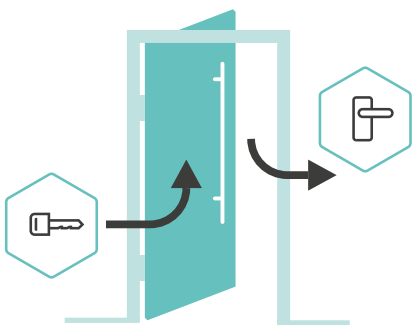

Child safe

Blocking of the door handle possible by re-locking from inside

Flexible

Optionally available without push handle restrictor, e.g. for apartment buildings

Types of opening

Suitable for every need

MACO A-TS MECHANICAL-AUTOMATIC

- › Secure locking: Automatic locking without a key, simply by pulling the door closed
- › Additional closing with the key is possible in the standard version, e.g. as child-safety feature to block the door handle from the inside
- › Easy unlocking from the outside with a single turn of the key
- › Easy opening from inside via the door handle at any time when the door is not locked
- › Special version without push handle restrictor always opened from inside