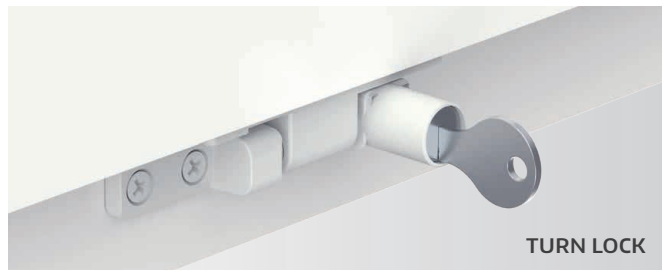

Our accessories **Everything for your window**

From gaskets to window rebate valves – the right accessories complete your windows. Differentiate yourself from your competitors and offer your customers added value. You will find a selection from our range in this chapter and we will be happy to advise you on further options.

Window components

Everything from one source

WINDOW REBATE VALVE

COMFORT LOCK

TURN LOCK

TURN AND OPENING LIMITER

UNITY

HARMONY

RHAPSODY

SAFETY PIN

WINDOW AUTOMATION & SMOKE AND HEAT EXTRACTION

Window shapes

Everything is possible

The Multi hardware system offers you limitless possibilities. With MACO you can also realise creative shapes – from round, basket and segmental arches to slanted or rectangular windows with a single, double or multi-sash. And you also have a choice of opening types – turn, tilt, turn-and-tilt, swing, turn, slide-and-tilt. Everything is possible, in shape and colour.