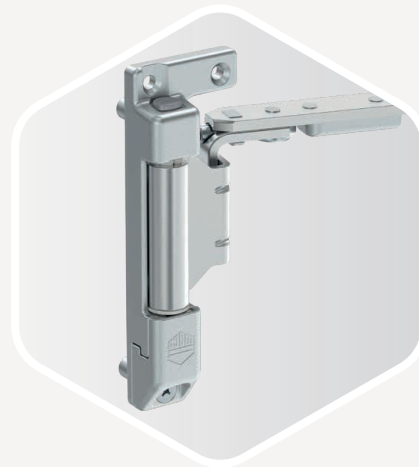

Multi Mammut

The power pack

Giant windows are in demand like never before. This is where our Multi Mammut heavy-duty hardware shines. Their solid, durable bearing parts allow you to lift timber elements weighing up to 220 kilograms, and PVC elements weighing up to 180 kilograms. We think you'll agree that's quite impressive.

Double-sash timber window with
Multi Mammut heavy-duty hardware

SCISSOR STAY HINGE
Made from highly stable materials