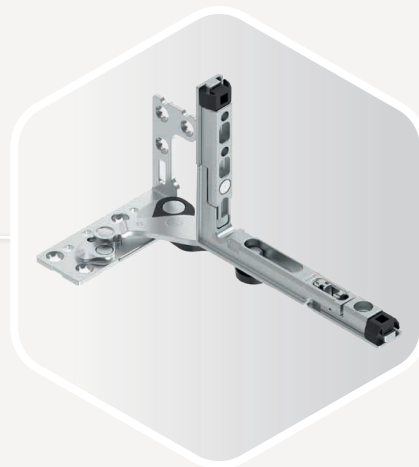

Multi Power

Concealed hardware? We've got that covered.

Today's design is also noted for having concealed hardware and flush surfaces. With the Multi Power hinge side, you can fulfil the aesthetic requirements of your customers without compromising on functionality. This system supports multi-sash units and allows particularly convenient window cleaning thanks to its evenness.

LIFT AND
MISHANDLING DEVICE

Double-sash PVC window with
concealed **Multi Power hardware**

**PIVOT POST AND
CORNER SUPPORT**

STRIKER PLATE

Invisible hardware, please

The centre lock with the two-hand turn-and-tilt hardware disappeared from view in the mid-1970s – only the hinges were still visible. Thanks to Multi Power, these hinges are also invisible now, which is big plus point for aesthetics and cleanability.