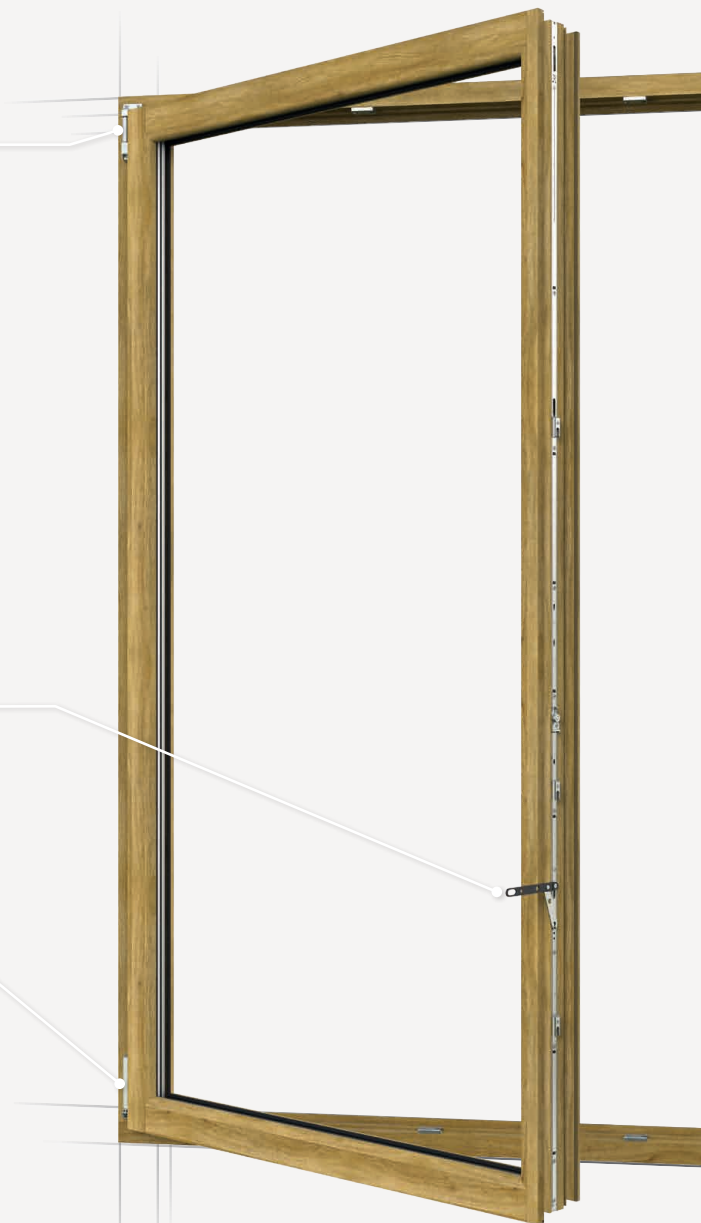

Double-sash timber window with
Multi Mammut heavy-duty hardware

SCISSOR STAY HINGE
Made from highly stable materials

French casement gear

Enables convenient operation of the double-opening sash

PIVOT POST AND CORNER SUPPORT
Made from highly stable materials

SAFETY PIN
Prevents the sash from falling out (optional)

UNITY
Stainless steel handle in modern design

Heavy weight?

Why do today's windows sometimes weigh 150 or 200 kilograms? The answer is multi-pane glazing – for sound insulation, security and high thermal insulation. In modern buildings, there is also an increasing demand for huge window elements that let large amounts of light in.