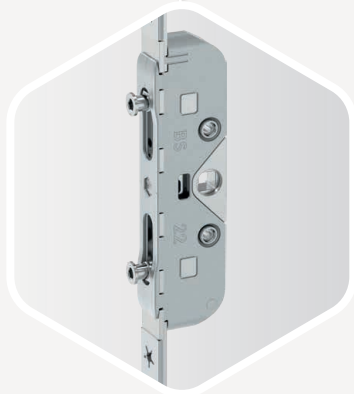

Tilt window

Opens outwards

NIGHT VENT

Ventilation – very economical thanks to special striker plates in the frame

SECURITY

The special safety pin ensures secure and convenient locking of the sash

Aluminium windows with outward-opening
Espags hardware