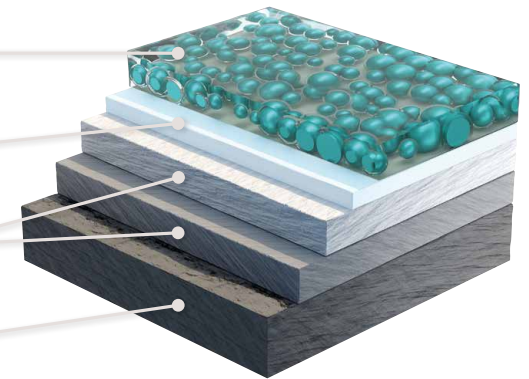

Coating structure

Tricoat-Evo

Tribological sealing with nanocapsules (Evo)

Thick-layer passivation

Extremely strong duplex coating: up to 600 HV (hardness according to Vickers)

Steel or Zamak

TRICOAT-EVO

Coating structure Silverlook-Evo

Tribological sealing with
nanocapsules (Evo)

Thick-layer passivation

Microcrystalline
electrogalvanising

Steel or Zamak

SILVERLOOK-EVO

Silverlook-Evo Good protection as standard

At MACO, Silverlook-Evo is standard – with self-healing and self-lubricating. The coating with nanocapsules fills up small scratches, increases ease of use and makes hardware more durable and more resistant to corrosion.