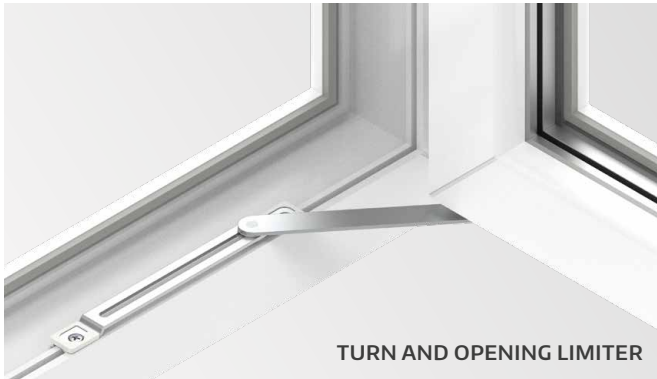

Window components

Everything from one source

HARDWARE FOR ALUMINIUM COMPOSITE SASHES

WINDOW REBATE VALVE

COMFORT LOCK

TURN LOCK

TURN AND OPENING LIMITER

Emotion window handles

UNITY

HARMONY

RHAPSODY

SAFETY PIN

WINDOW AUTOMATION & SMOKE AND HEAT EXTRACTION

Window shapes

Everything is possible

The Multi hardware system offers you limitless possibilities. With MACO you can also realise creative shapes – from round, basket and segmental arches to slanted or rectangular windows with single, double or multi-sash. And you also have a choice of opening types – turn, tilt, turn-and-tilt, swing, turn, slide-and-tilt. Everything is possible, in shape and colour.