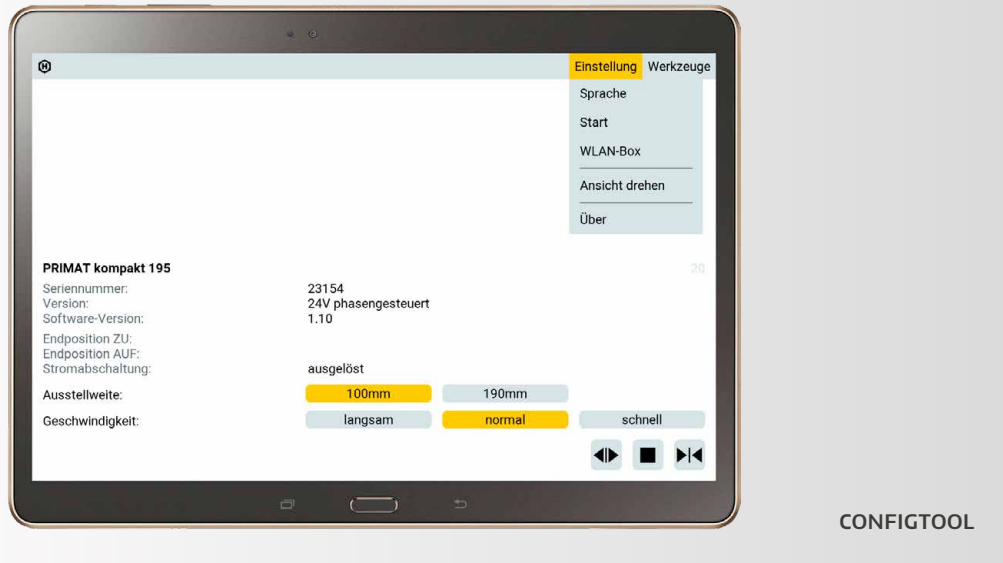

Increased tightness

Through connection to central locking

TILTING THE SKYLIGHT WINDOW

Smoke & heat extractor

Fast response

Do you need controlled natural ventilation (CNV) and safe smoke and heat extraction (SHEV)? We offer you customised solutions for the automatic opening and closing of your windows and façade elements. Control is available manually via push-button, intelligently via sensors or combined with a building management system. In the event of a fire, the SHEV systems sound the alarm as quickly as possible and ensure that smoke and heat are dissipated. The alarm can be triggered by fire switches, smoke or thermal detectors.

SHEV MODULE CENTRAL RZ 2

FIRE SWITCH

ConfigTool

Simply configure

Our ConfigTool configures and operates MACO and HAUTAU products conveniently at the touch of a button. For example, you can set the lifting speed or open and close your element. The clever software harmonises with Android, iOS and Windows operating systems. You can download it free of charge from the Google Play Store and the Apple App Store.

For Android

For iOS

For Windows

**The windows
are the eyes
of a house.**

Jules Amédée Barbey d'Aureville

Turn-and-tilt hardware

Simple means not boring

Does your customer want simplicity? Even a minimalist window can shine with features. With our products, you offer basic security against levering out with every window. And not forgetting the anti-slam, anti-lift and anti-jamming devices. Your element gets its finishing touch with optimum energy-saving ventilation.