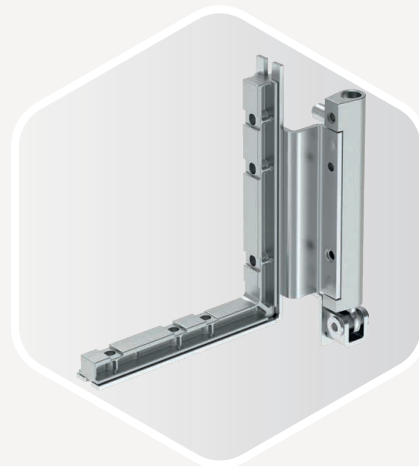

LIFT AND
MISHANDLING DEVICE

Double-sash PVC window with
concealed **Multi Power hardware**

**PIVOT POST AND
CORNER SUPPORT**

STRIKER PLATE

Invisible hardware, please

The centre lock with the two-hand turn-and-tilt hardware disappeared from view in the mid-1970s – only the hinges were still visible. Thanks to Multi Power, these hinges are also invisible now, which is big plus point for aesthetics and cleanability.

Multi Mammut

The power pack

Giant windows are in demand like never before. This is where our Multi Mammut heavy-duty hardware shines. Their solid, durable bearing parts allow you to lift timber elements weighing up to 220 kilograms, and PVC elements weighing up to 180 kilograms. We think you'll agree that's quite impressive.

Double-sash timber window with
Multi Mammut heavy-duty hardware

SCISSOR STAY HINGE
Made from highly stable materials

French casement gear

Enables convenient operation of the double-opening sash

PIVOT POST AND CORNER SUPPORT
Made from highly stable materials