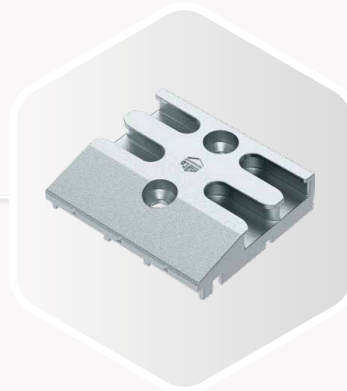

Espags hardware

Totally British

Outward-opening windows are particularly popular in the UK and Scandinavia. We take this into account with our Espags hardware. This hardware range opens up unimagined freedom – it gives you new sales opportunities and your customers more space in the living room.

Tilt window

Opens outwards

NIGHT VENT

Ventilation – very economical thanks to special striker plates in the frame