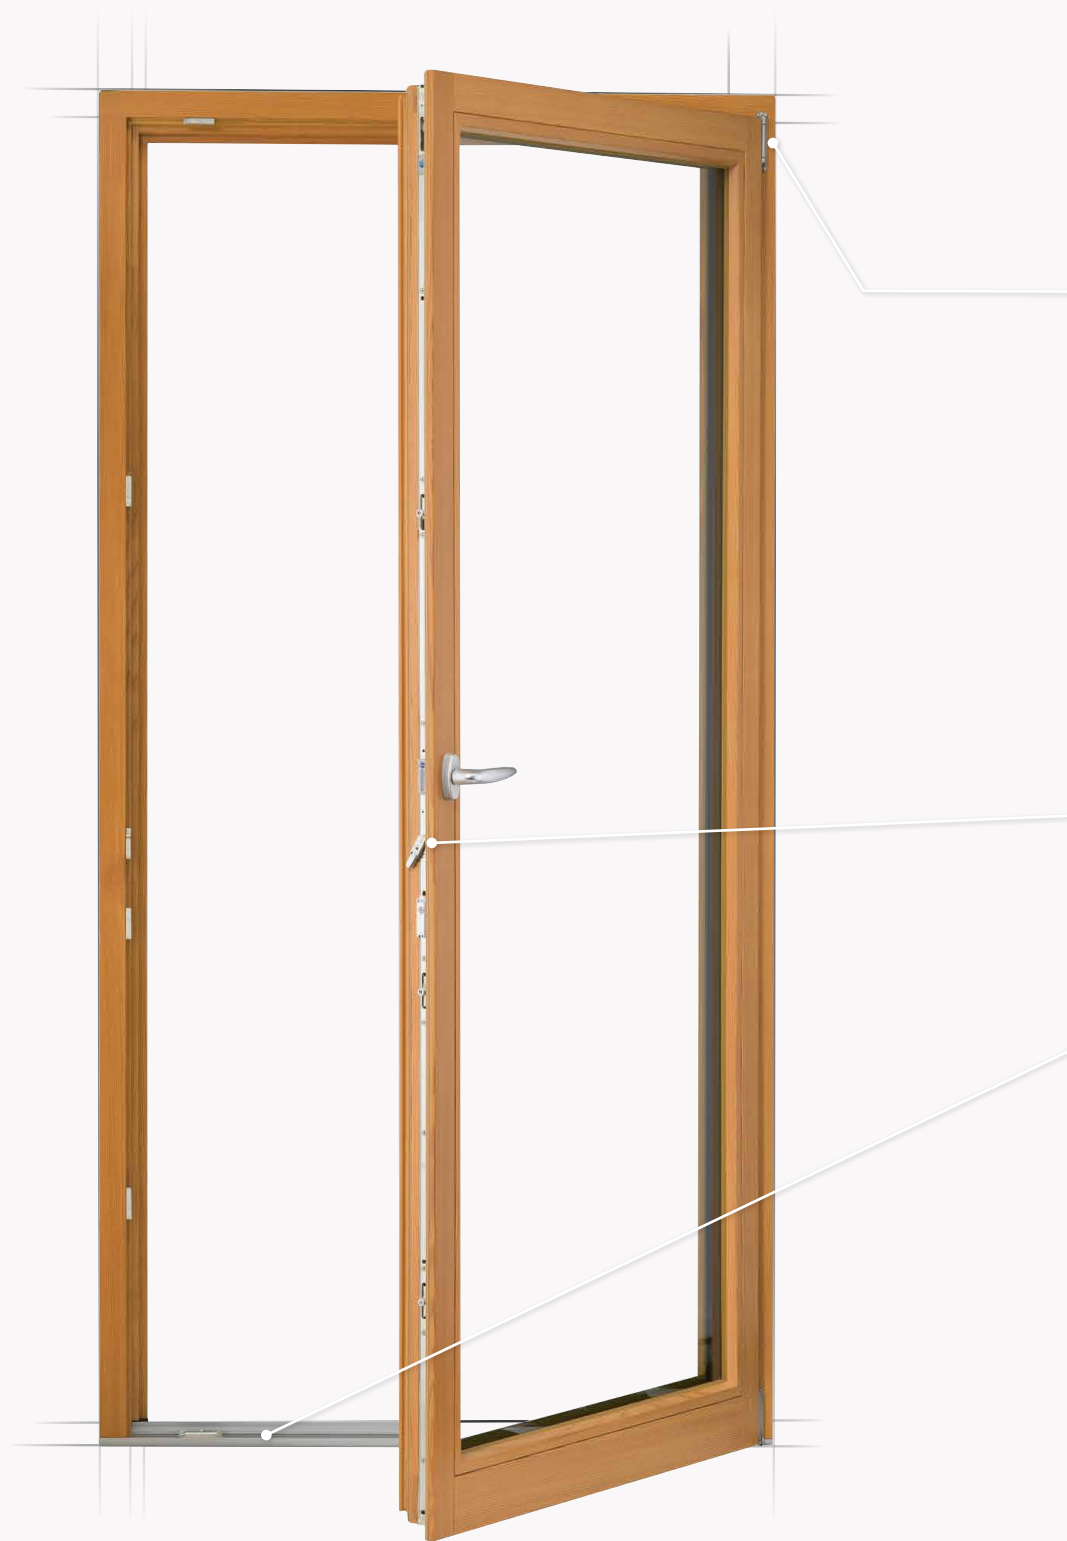

Transit threshold

Above average even in the standard version

This simple timber balcony door on a double-panel basis is impressive. The latch keeps the sash closed, while the thermally optimised pivot post and scissor stay, combined with the Transit threshold, increases living comfort. And the self-locking drive prevents tampering with the pins.

Timber balcony door
with double panel (DT 160) and
Transit threshold