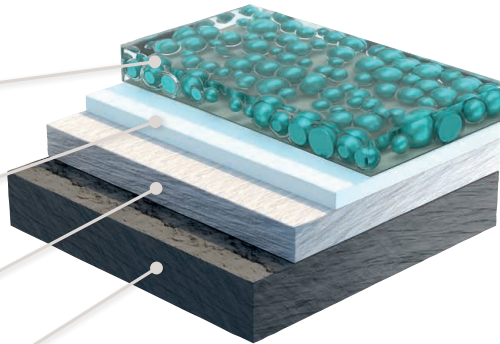

Coating structure

Tricoat-Evo

Tribological sealing with nanocapsules (Evo)

Thick-layer passivation

Extremely strong duplex coating: up to 600 HV (hardness according to Vickers)

Steel or Zamak

TRICOAT-EVO

Coating structure Silverlook-Evo

Tribological sealing with
nanocapsules (Evo)

Thick-layer passivation

Microcrystalline
electrogalvanising

Steel or Zamak

Silverlook-Evo Good protection as standard

At MACO, Silverlook-Evo is standard, and is self-healing as well as self-lubricating. The coating with nanocapsules fills up small scratches, increases ease of use and makes hardware more durable and more resistant to corrosion.