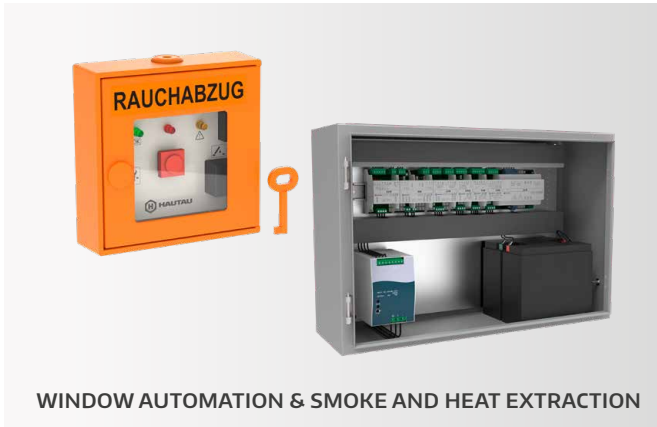

TURN AND OPENING LIMITER

WINDOW AUTOMATION & SMOKE AND HEAT EXTRACTION