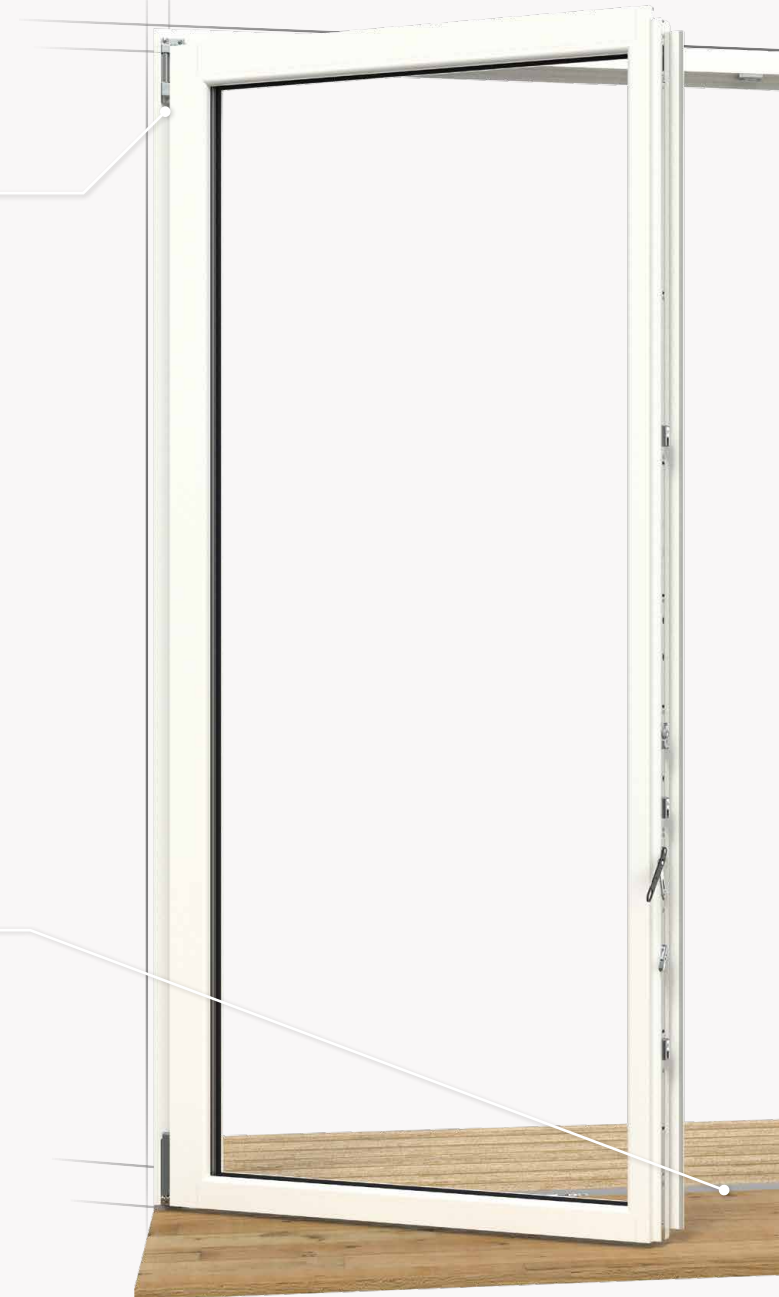

Double-sash PVC balcony door
with **Multi Zero** zero-barrier
threshold system

PIVOT POST AND SCISSOR STAY HINGE

Also available in colour with
high-quality powder coating

MULTI ZERO THRESHOLD
Hook fastener for zero-barrier
threshold systems