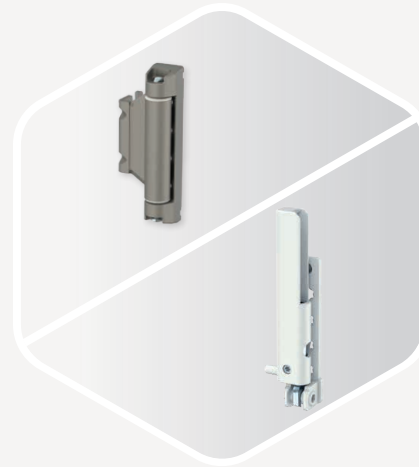

Multi Zero

Barrier-free beauty

Does perfect accessibility – such as a threshold that doesn't protrude one millimetre from the floor – have to conflict with elegant design? Not with MACO. We let you implement attractive balcony doors whose good looks don't require sacrificing comfort. Realise real barrier-free access for your customers with our impressively secure solution – tested up to RC 2.

Double-sash PVC balcony door
with **Multi Zero** zero-barrier
threshold system

PIVOT POST AND SCISSOR STAY HINGE

Also available in colour with
high-quality powder coating