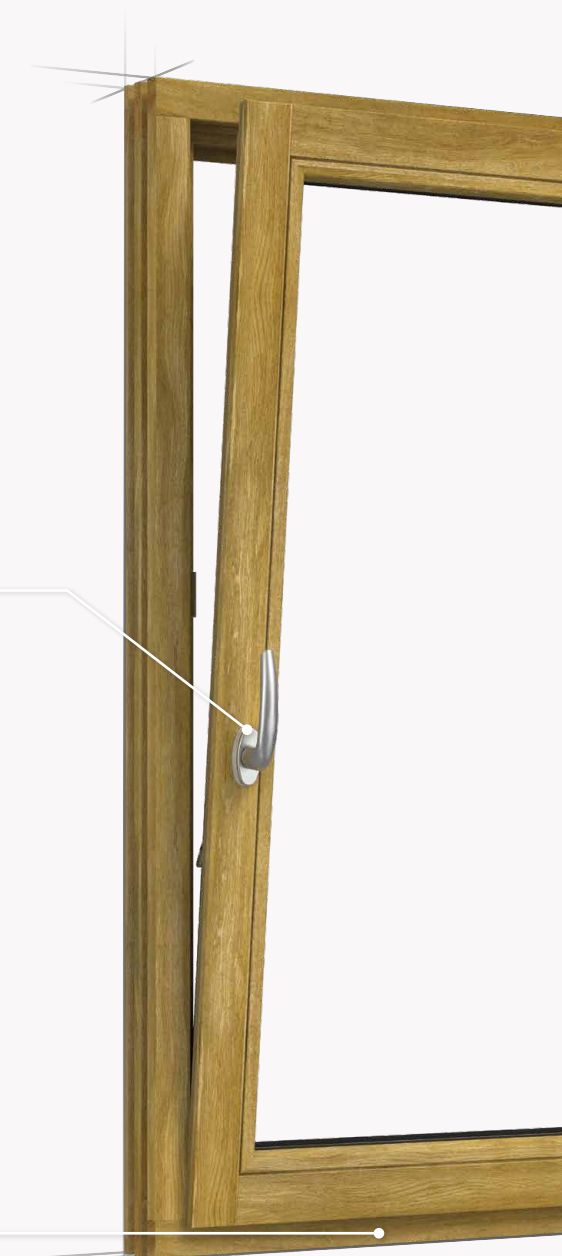

CONTROL
Manual or automatic operation

Simple assembly

No milling of the frame necessary

Timber windows with
E-Hardware and handle

SMART-HOME-CAPABLE

E-HARDWARE
Automated window tilting

No fear of electricity