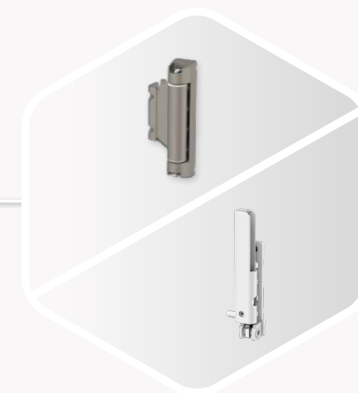

CLAMPS AND HINGES

Rustico

For all material worlds

Is your customer trend-conscious? Then, aluminium windows are the right solution as they are easy to clean, robust and durable. Equipped with MACO products, they also boast basic security as standard. Finally, shutters can add the finishing touch. Rustico hardware are versatile and can also be used in minimalist, modern architecture.

Aluminium window with
Rustico

Comfort hardware

Tilting regardless where the handle is

Perhaps your customer is a wheelchair user, or a window is located behind the kitchen unit and thus difficult to reach. The MACO Comfort hardware provides you with a practical solution here. It ensures unrestricted operation as the handle is located where it is easily accessible – namely on the lower sash frame.