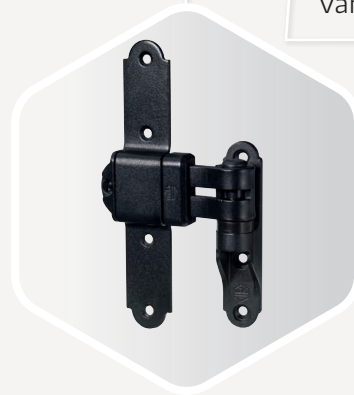

Tornado

Turned and swung

It doesn't always have to be a traditional window – there are other ways, too. Turn and tilt windows are to Tornado what vertical pivot and swing windows are to our Multi-Matic hardware line. This means you can build elements with us that utilise a different mechanism, so you are also well-prepared for niche requirements.

Space-saving ventilation, as only half the sash takes up space in the room

Timber windows with **vertical pivot**
and **swing window hardware**

Shutter clasp

Wide range of variants

SHUTTER CLOSURE
Extensive MACO range