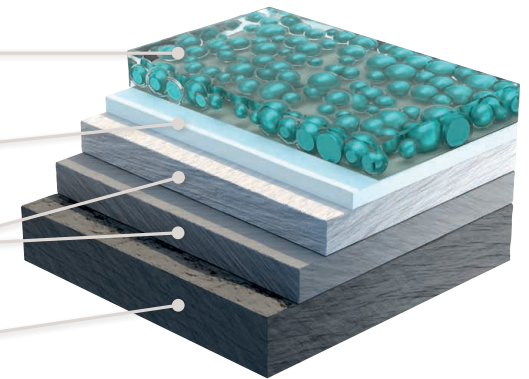

Coating structure

Tricoat-Evo

Tribological sealing with nanocapsules (Evo)

Thick-layer passivation

Extremely strong duplex coating: up to 600 HV (hardness according to Vickers)

Steel or Zamak

TRICOAT-EVO

Coating structure Silverlook-Evo

Tribological sealing with
nanocapsules (Evo)

Thick-layer passivation

Microcrystalline
electrogalvanising

Steel or Zamak

Silverlook-Evo Good protection as standard

At MACO, Silverlook-Evo is standard, and is self-healing as well as self-lubricating. The coating with nanocapsules fills up small scratches, increases ease of use and makes hardware more durable and more resistant to corrosion.