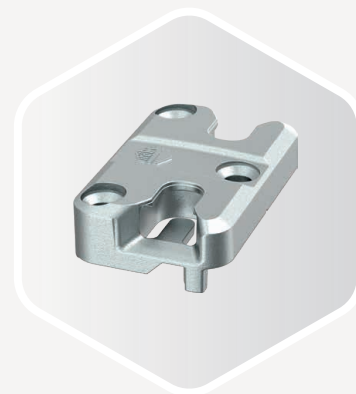

SHEV MODULE CENTRAL RZ 2

FIRE SWITCH

ConfigTool

Simply configure

Our ConfigTool configures and operates MACO and HAUTAU products conveniently at the touch of a button. For example, you can set the lifting speed or open and close your element. The clever software harmonises with Android, iOS and Windows operating systems. You can download it free of charge from the Google Play Store and the Apple App Store.

CONFIGTOOL

For Android

For iOS

For Windows

**The windows
are the eyes
of a house.**

Jules Amédée Barbey d'Aureville

Turn-and-tilt hardware

Simple doesn't mean boring

PVC windows with
Turn-and-tilt hardware

ANTI-SLAM DEVICE

STRIKER PLATE

Tilt-and-turn hardware

A different kind of operation

Tilt-and-turn hardware is in demand when personal safety is at the top of the list of priorities, for example in schools or hotels. In combination with a lockable handle, only tilting is possible. This element can only be opened completely by authorised personnel with the appropriate key.