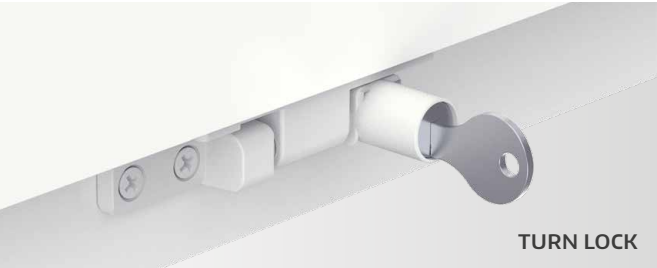

Our accessories **Everything for your window**

Whether gasket or window rebate valve – the right accessories complete your windows. Differentiate yourself from your competitors and offer your customers added value. You will find a selection from our range in this chapter and we will be happy to advise you on further options.

Window components

Everything from one source

HARDWARE FOR ALUMINIUM COMPOSITE SASHES

WINDOW REBATE VALVE

COMFORT LOCK

TURN LOCK

TURN AND OPENING LIMITER

Emotion window handles

UNITY

HARMONY

RHAPSODY

SAFETY PIN

WINDOW AUTOMATION & SMOKE AND HEAT EXTRACTION

Window shapes

Everything is possible

The Multi hardware system offers you limitless possibilities. With MACO you can also realise creative shapes – from round, basket and segmental arches to slanted or rectangular windows with single, double or multi-sash. And you also have a choice of opening types – turn, tilt, turn-and-tilt, swing, turn, slide-and-tilt. Everything is possible, in shape and colour.