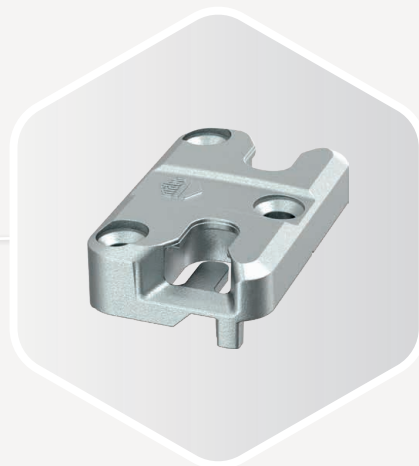

Multi Power

Concealed hardware? We've got that covered.

Today's design is also noted for having concealed hardware and flush surfaces. With the Multi Power hinge side, you can fulfil the aesthetic requirements of your customers without compromising on functionality. This system supports multi-sash units and allows particularly convenient window cleaning thanks to its evenness.

LIFT AND
MISHANDLING DEVICE

Double-sash PVC window with
concealed **Multi Power hardware**

**PIVOT POST AND
CORNER SUPPORT**

STRIKER PLATE

Invisible hardware, please

The centre lock with the two-hand turn-and-tilt hardware disappeared from view in the mid-1970s – only the hinges were still visible. Thanks to Multi Power, these hinges are also invisible now, which is big plus point for aesthetics and cleanability.