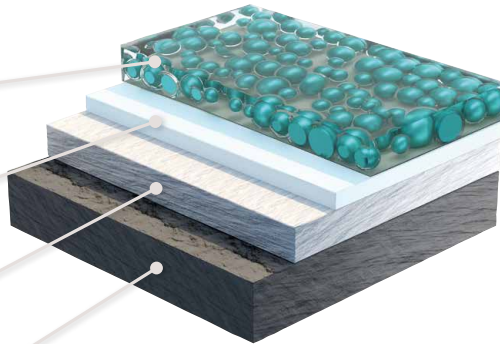

Coating structure

Tricoat-Evo

Tribological sealing with nanocapsules (Evo)

Thick-layer passivation

Extremely strong duplex coating: up to 600 HV (hardness according to Vickers)

Steel or Zamak

TRICOAT-EVO

Coating structure Silverlook-Evo

Tribological sealing with
nanocapsules (Evo)

Thick-layer passivation

Microcrystalline
electrogalvanising

Steel or Zamak

SILVERLOOK-EVO

Silverlook-Evo Good protection as standard

At MACO, Silverlook-Evo is standard – with self-healing and self-lubricating. The coating with nanocapsules fills up small scratches, increases ease of use and makes hardware more durable and more resistant to corrosion.