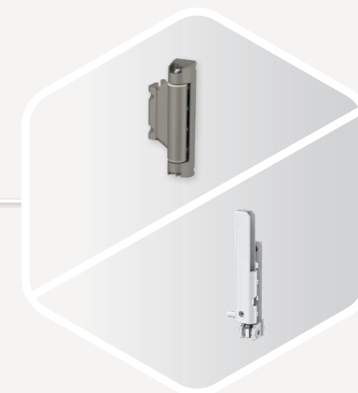

Aluminium window with
Rustico

Comfort hardware

Tilting regardless of handle placement

Perhaps your customer is a wheelchair user, or a window is located behind the kitchen counter and thus difficult to reach. MACO Comfort hardware provides you with a practical solution here. It ensures unrestricted operation, as the handle is located where it is easily accessible – namely on the lower sash frame.