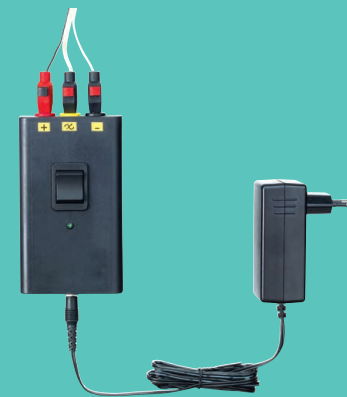

COMMISSIONING DEVICE