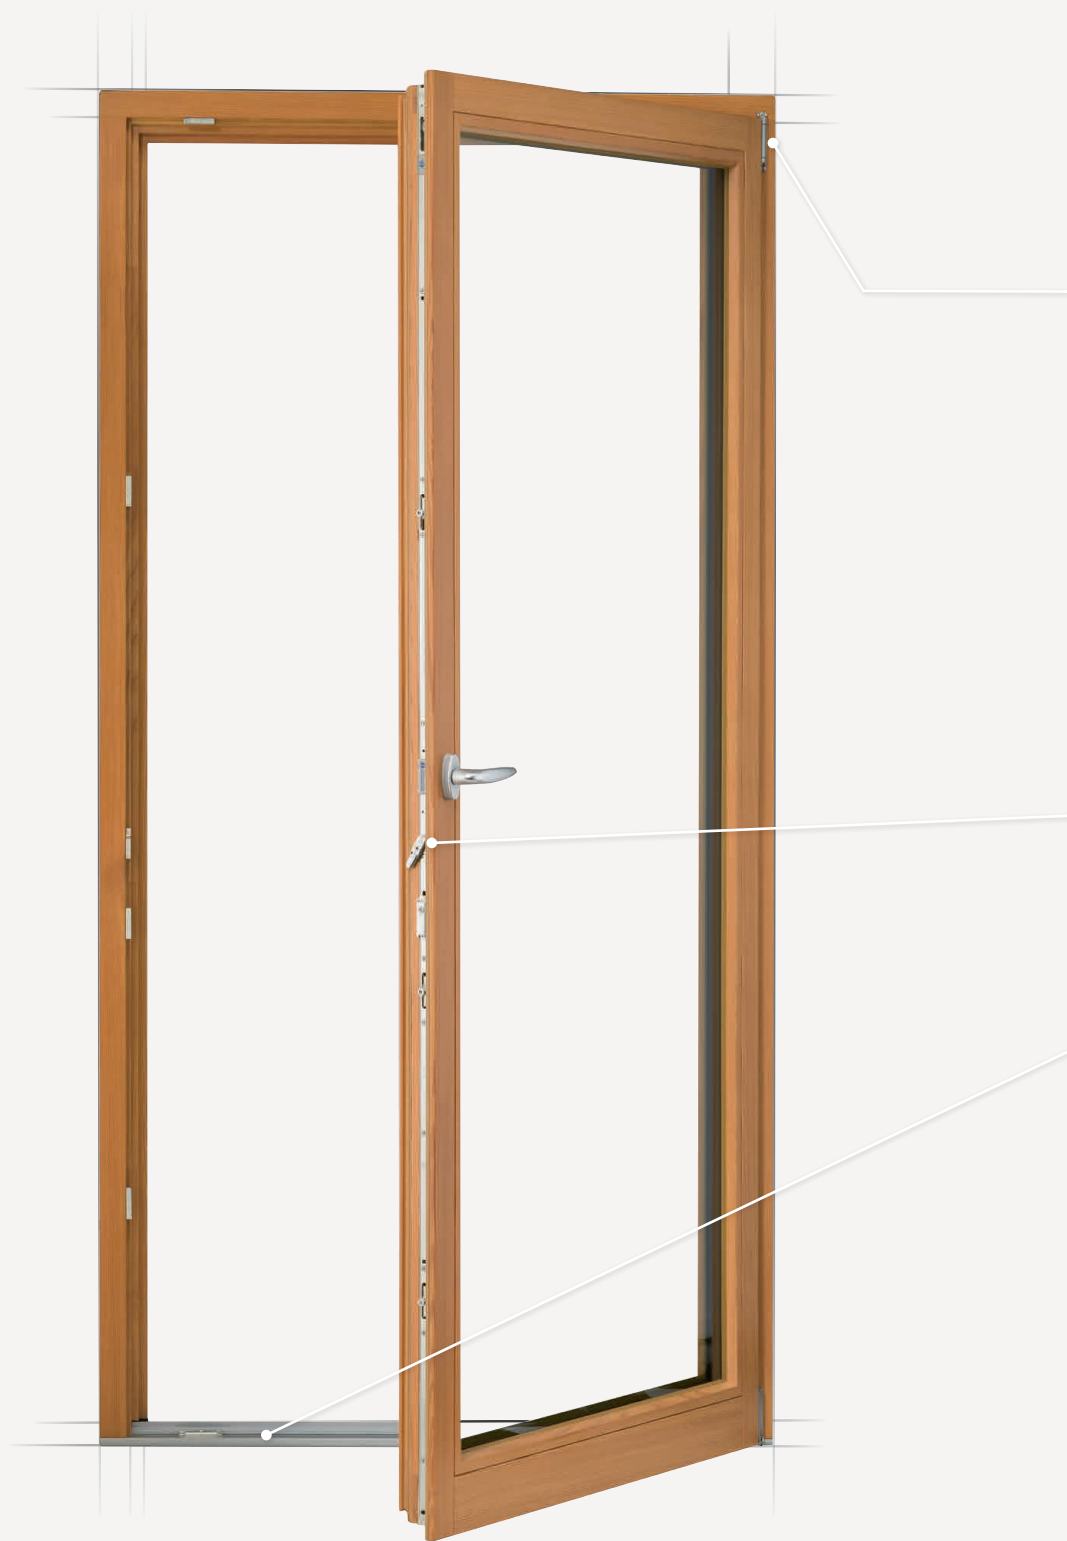

Transit threshold

Above average even in the standard version

This simple timber balcony door on a double-panel basis is impressive. The latch keeps the sash closed, while the thermally optimised pivot post and scissor stay, combined with the Transit threshold, increases living comfort. And the self-locking drive prevents tampering with the pins.

Timber balcony door
with double panel (DT 160) and
Transit threshold