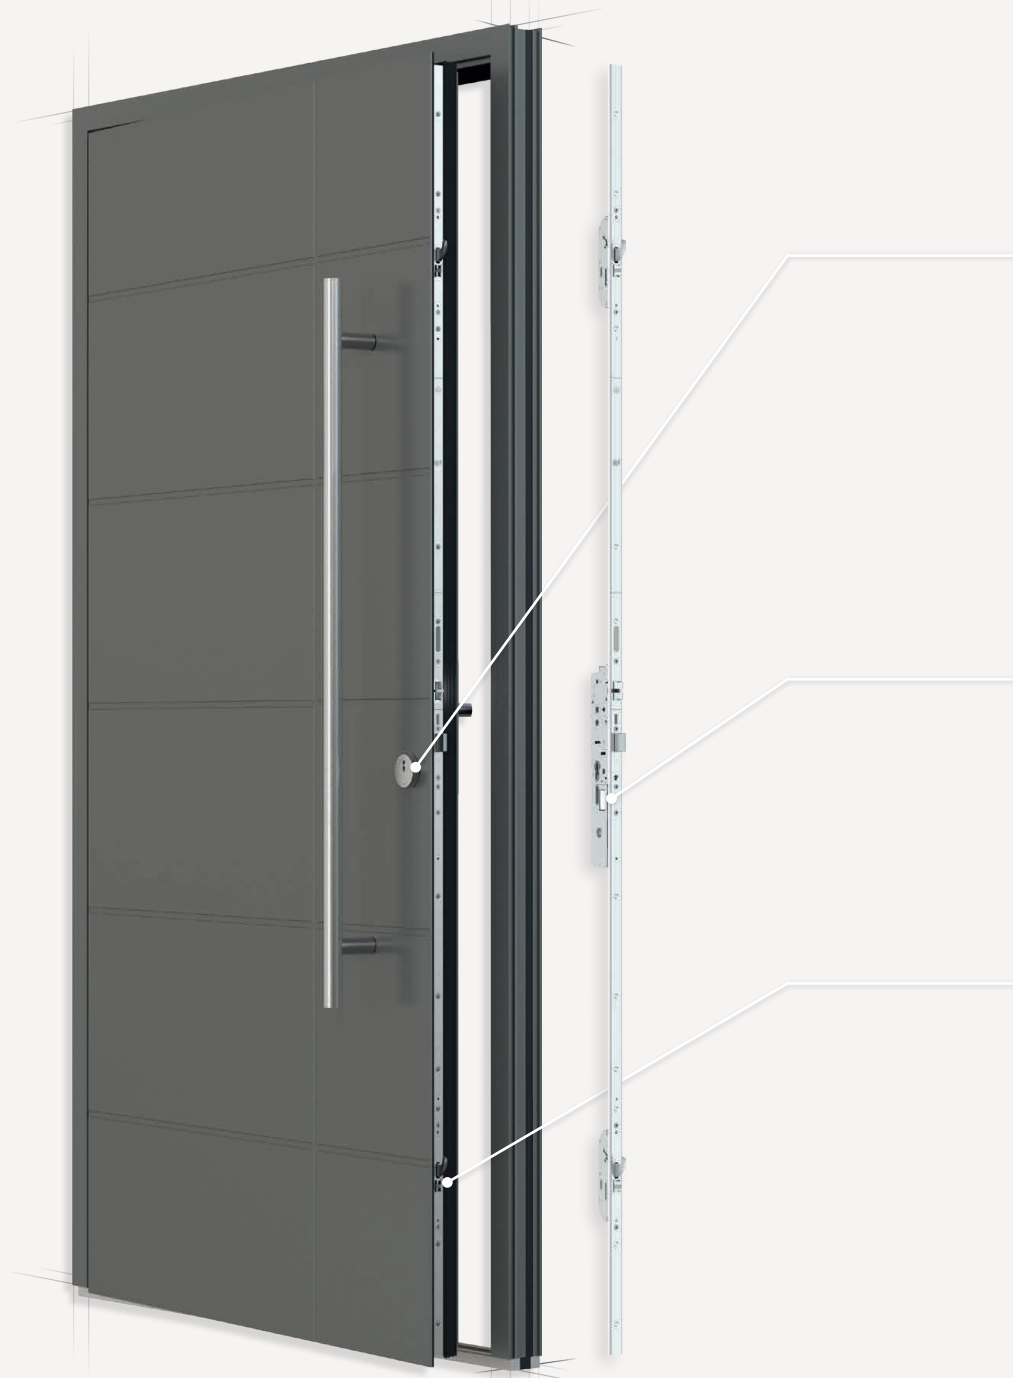

M-TS

The fastest motorised lock

If you want to maximise convenience and speed, the MACO motorised lock is just right for you.

The sophisticated technology of the M-TS ensures you a clear competitive advantage. The location of the motor directly next to the main lock case enables it to achieve world-beating speed. The M-TS offers homeowners unprecedented convenience in terms of opening speed and options in intelligent access control, and MACO triple latch technology ensures ideal closing force and security.

And one more thing: closure monitoring is integrated in the M-TS as standard.