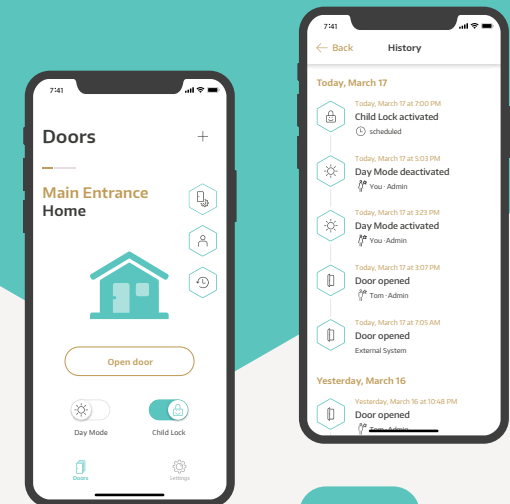

Convenient one-handed operation – as with conventional locks

Instinct App Intuitive access control

...for cleaning services, neighbours or tradesmen. You can open the front door conveniently via the App or assign authorisations for spontaneous one-time access, time-limited access or daytime unlocking. Optional child safety lock and a complete log of door openings ensure top security and control.