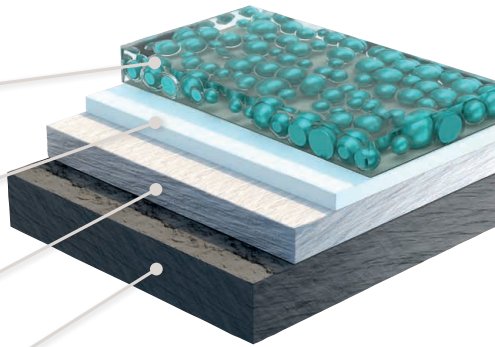

Silverlook-Evo

Good protection as standard

At MACO, self-healing and self-lubricating Silverlook-Evo is standard. The coating with nanocapsules fills in small scratches, increases ease of use and makes hardware more durable and more resistant to corrosion.

Coating structure

Tricoat-Evo

Tribological sealing with nanocapsules (Evo)

Thick-layer passivation

Extremely strong duplex coating: up to 600 HV (hardness according to Vickers)

Steel or Zamak

Coating structure Silverlook-Evo

Tribological sealing with nanocapsules (Evo)

Thick-layer passivation

Microcrystalline electrogalvanising

Steel or Zamak

TRICOAT-EVO

SILVERLOOK-EVO

STAINLESS STEEL

Stainless steel For the elegant touch

Do you manufacture aluminium systems? Then stainless steel faceplates with a high-quality brushed surface are the ultimate in quality and design.

Would you like everything from a single source?

We provide you with hardware solutions for your large surfaces, windows and doors – for timber, PVC and aluminium. Experience our versatile range of systems, with comprehensive service included. Discover more on our website www.maco.eu or contact your MACO customer advisor. Follow us on social media for the latest news.