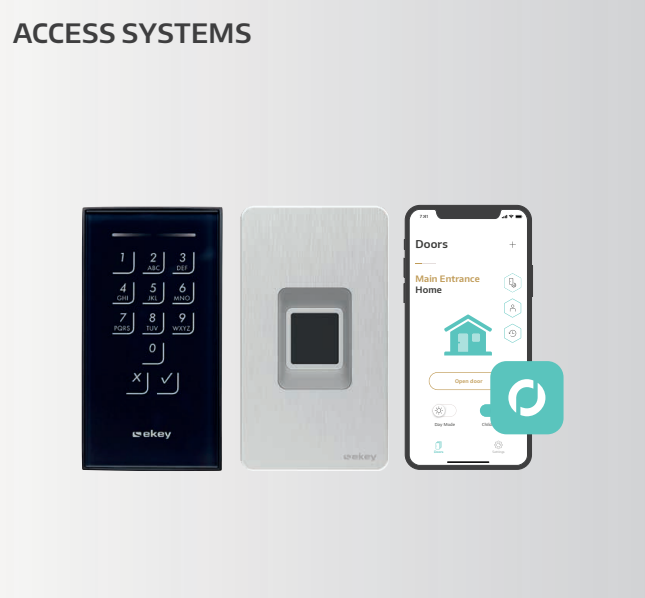

Door components

Everything from a single source