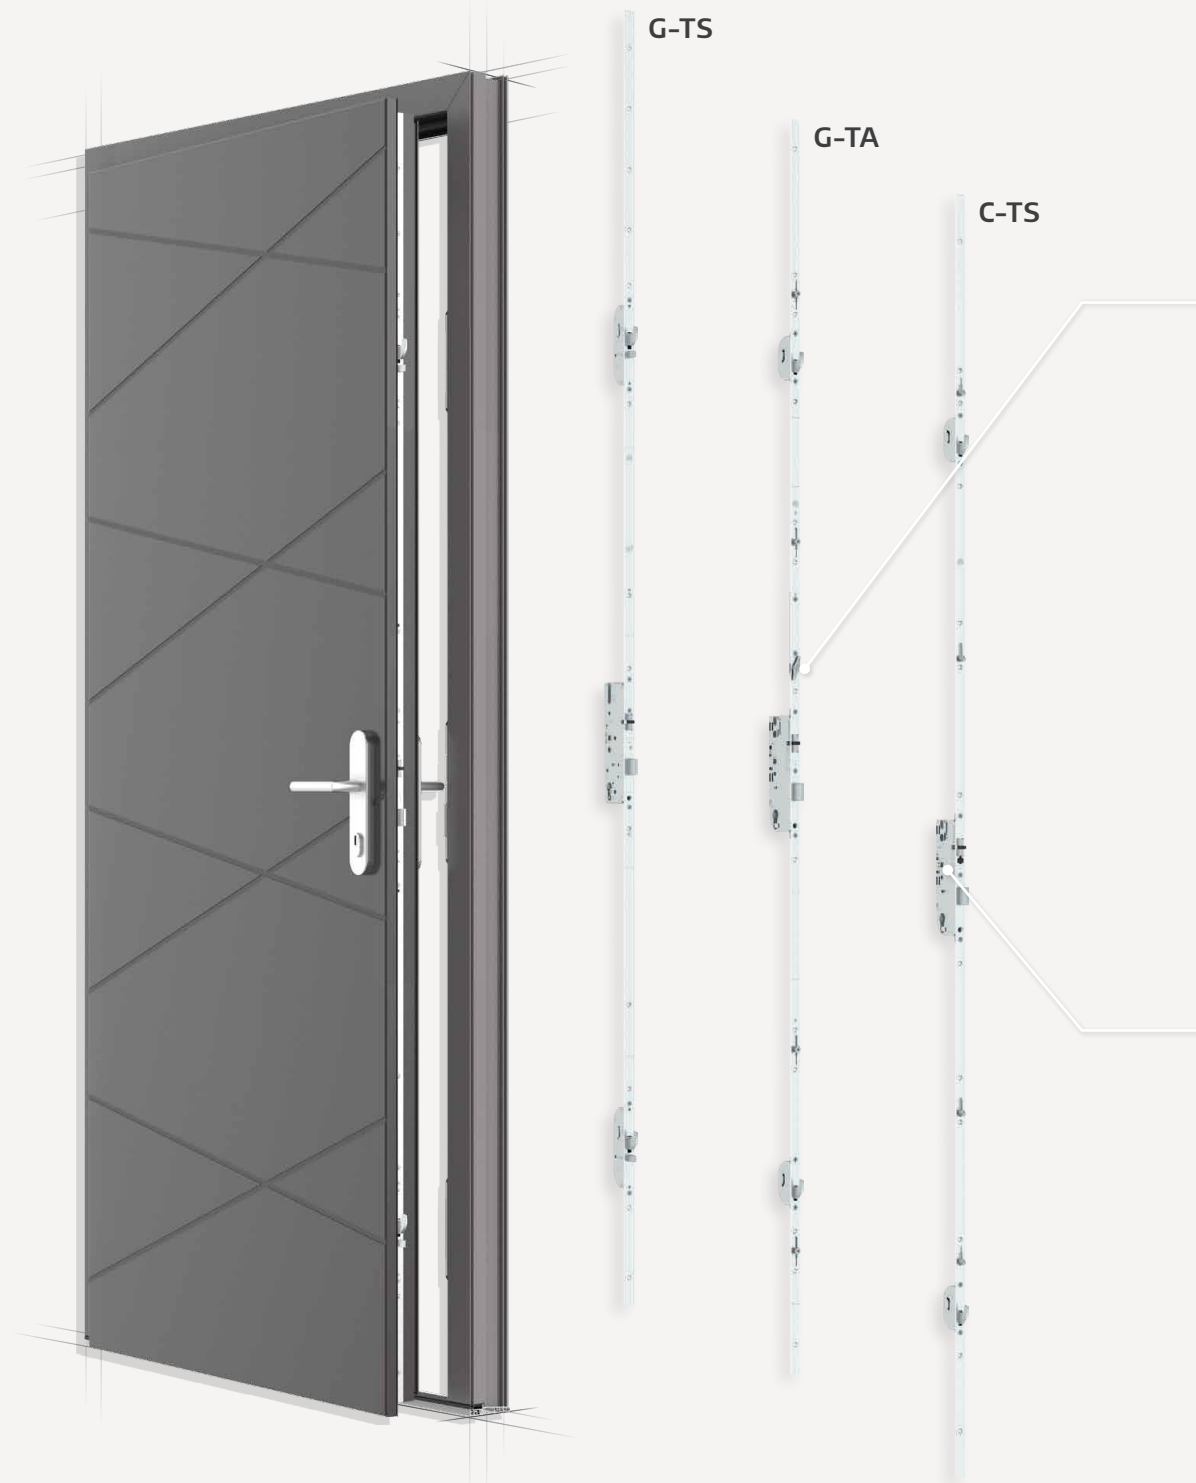

Handle-operated door locks

Other countries, other customs. Handle-operated door locks stand out with their versatile functions and customisation options. They set standards in security and design.

G-TS – Module lock

The G-TS, our bestseller, enables customised door heights of up to 3,100 mm and offers optimum flexibility with hooks, bolts or security cams.

G-TA – Automatic lock

The G-TA, the classic in the French market, combines automatic locking via the release rocker with manual locking using a key.

C-TS – Handle and switch operated lock

Specially developed for the UK market, the C-TS combines handle and switch actuation in one – without extra components.