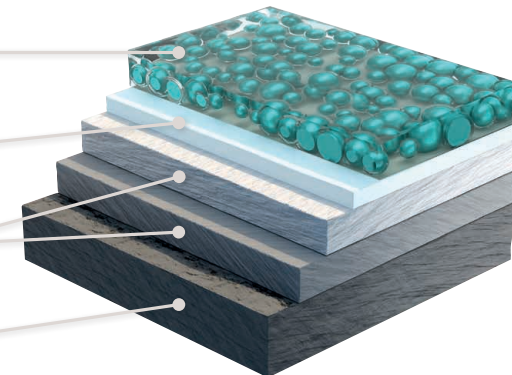

Silverlook-Evo

Good protection as standard

At MACO, self-healing and self-lubricating Silverlook-Evo is standard. The coating with nanocapsules fills in small scratches, increases ease of use and makes hardware more durable and more resistant to corrosion.

Coating structure

Tricoat-Evo

Tribological sealing with nanocapsules (Evo)

Thick-layer passivation

Extremely strong duplex coating: up to 600 HV (hardness according to Vickers)

Steel or Zamak

Coating structure Silverlook-Evo

Tribological sealing with nanocapsules (Evo)

Thick-layer passivation

Microcrystalline electrogalvanising

Steel or Zamak

TRICOAT-EVO

SILVERLOOK-EVO

STAINLESS STEEL

Stainless steel For the elegant touch

Do you manufacture aluminium systems? Then stainless steel faceplates with a high-quality brushed surface are the ultimate in quality and design.

Would you like everything from a single source?

We provide you with hardware solutions for your large surfaces, windows and doors – for timber, PVC and aluminium. Experience our versatile range of systems, with comprehensive service included. Discover more on our website www.maco.eu or contact your MACO customer advisor. Follow us on social media for the latest news.