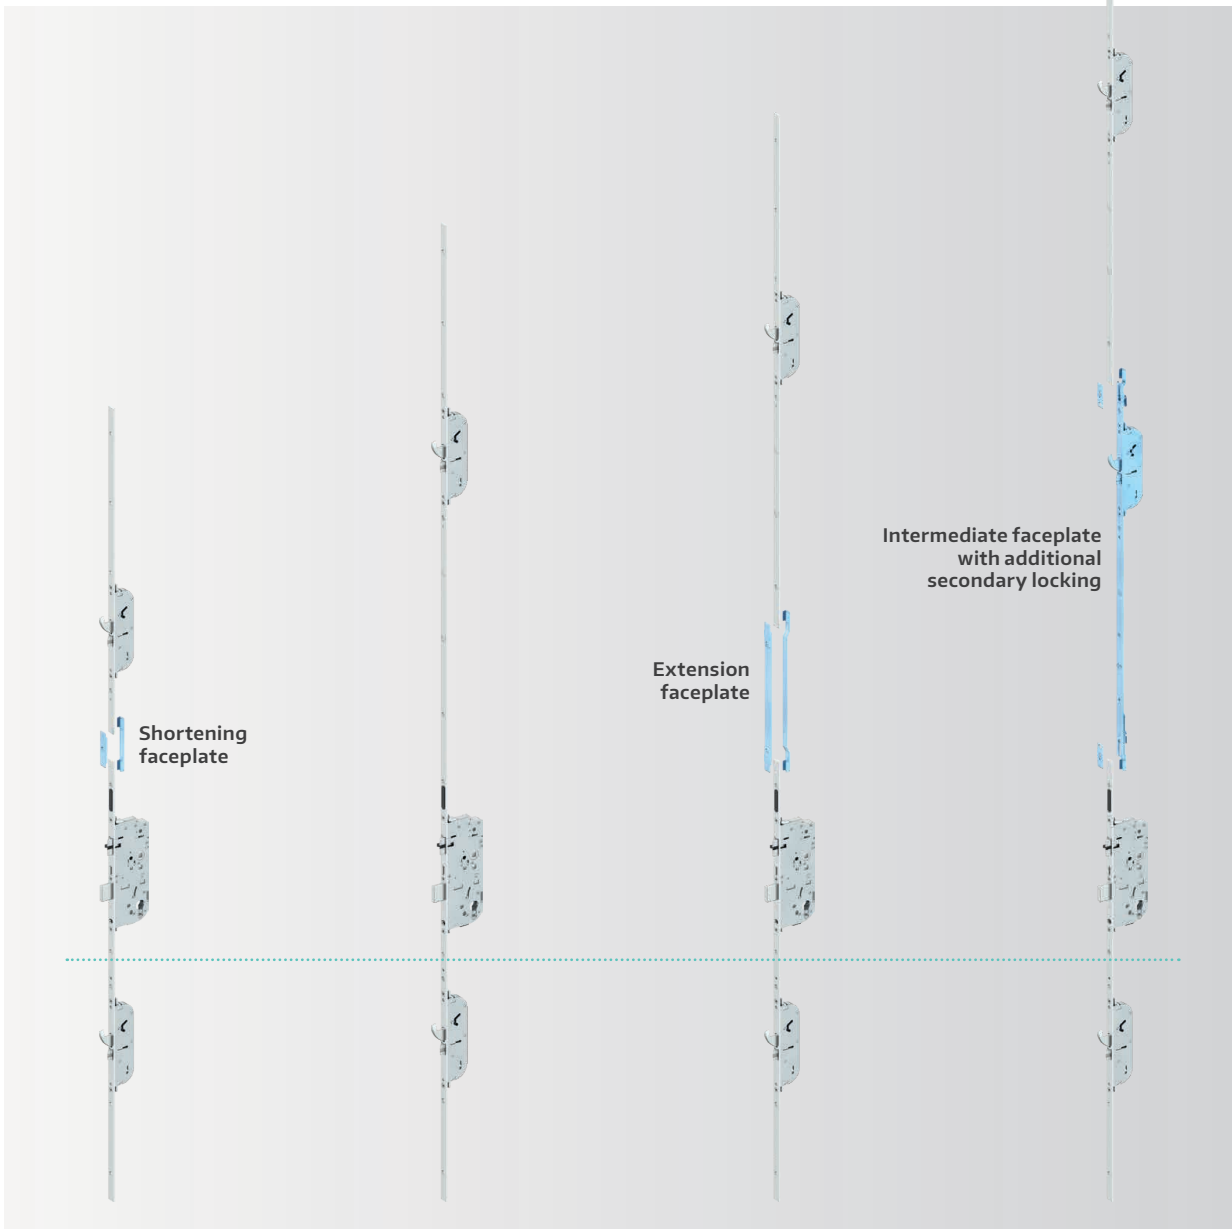

Modular faceplate lengths Which size suits your door?