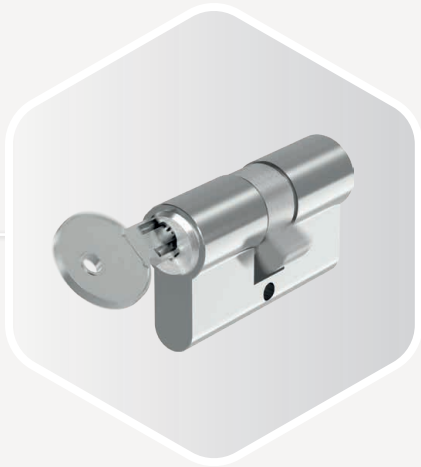

INSTINCT
MOBILE APP

M-TS

The fastest motorised lock

If you want to maximise convenience and speed, the MACO motorised lock is just right for you.

The sophisticated technology of the M-TS ensures you a clear competitive advantage. The location of the motor directly next to the main lock case enables it to achieve world-beating speed. The M-TS offers homeowners unprecedented convenience in terms of opening speed and options in intelligent access control, and MACO triple latch technology ensures ideal closing force and security.

And one more thing: closure monitoring is integrated in the M-TS as standard.

STANDARD CYLINDER INSTEAD OF FREEWHEEL CYLINDER

As the drive motor is decoupled from the cylinder

CONVENIENT OPENING

and access control via the Instinct App

TRIPLE-LATCH TECHNOLOGY

For high closing force and energy efficiency

MOTOR RIGHT NEXT TO THE MAIN LOCK CASE

That makes the lock so fast and quiet and requires only one milling operation

No panic at the emergency exit