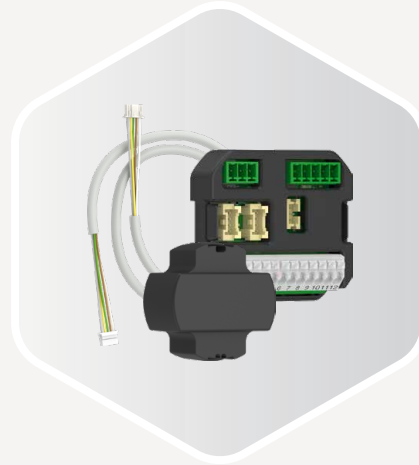

Implement unique pivot doors with locking on both sides of the door. This achieves unrivalled airtightness and security.

TIMBER

PVC

ALUMINIUM

THE LOCK WITH THE HORSE'S HEAD

Ensures high contact pressure and secure locking