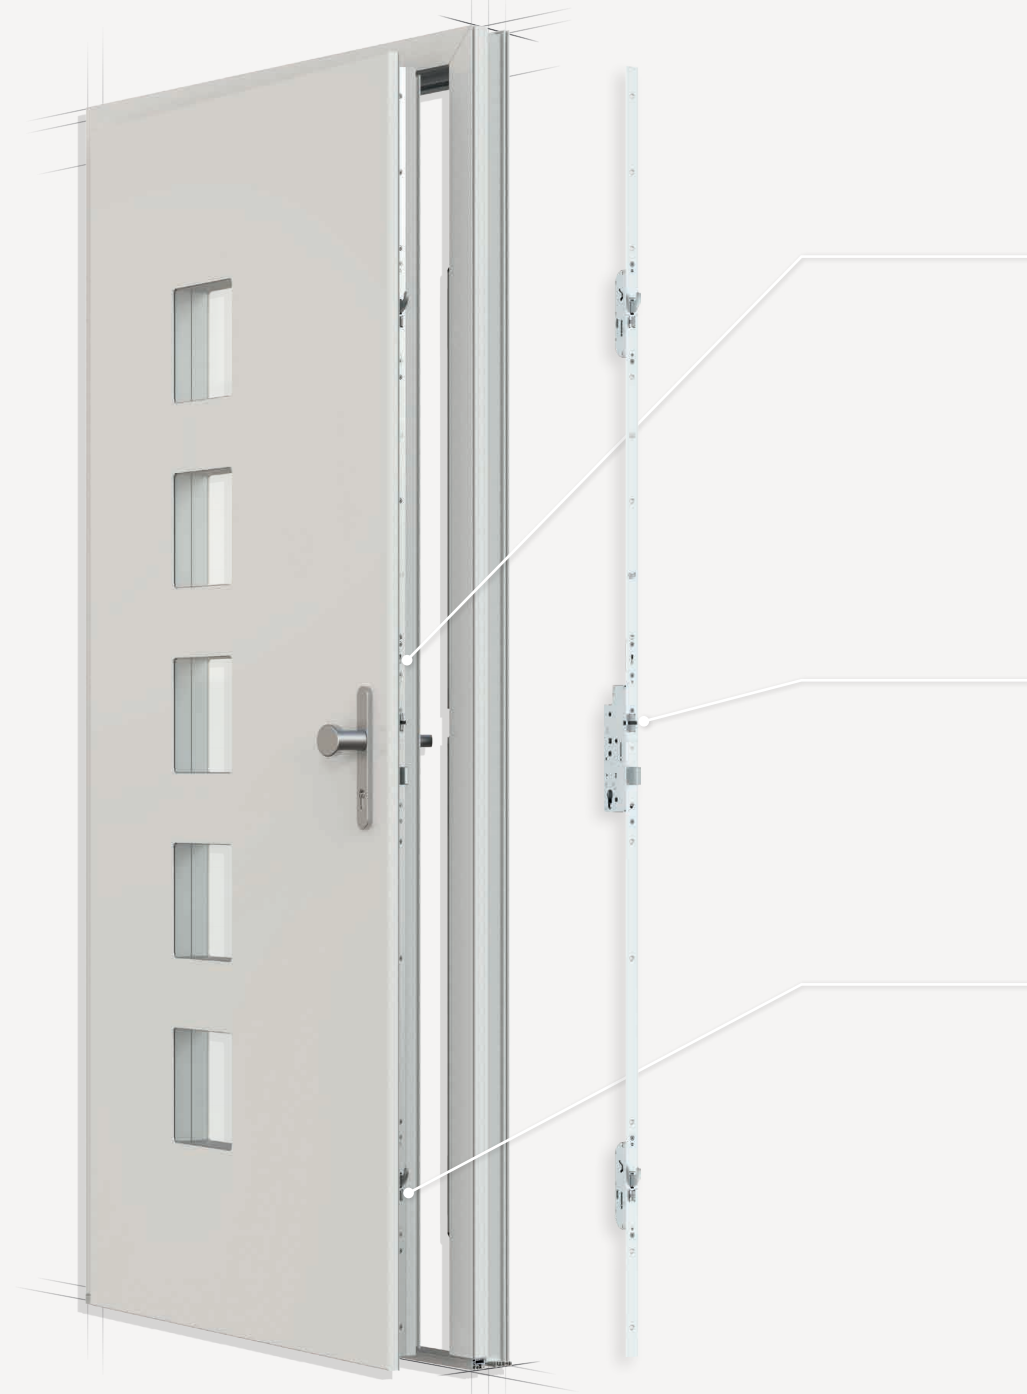

Z-TF

The semi-automatic door lock

The triple-latch lock with crank latch ensures perfect contact pressure and quiet, secure closing. Automatically airtight, manually locked – that's what makes this tried-and-tested lock a classic in the Protect family. The new version, which includes MF-HO locking (multifunctional latch and hooks), is based on the same platform as the A-TS and M-TS locks. You'll score extra points with your customers by being able to offer them a range of models with this lock.