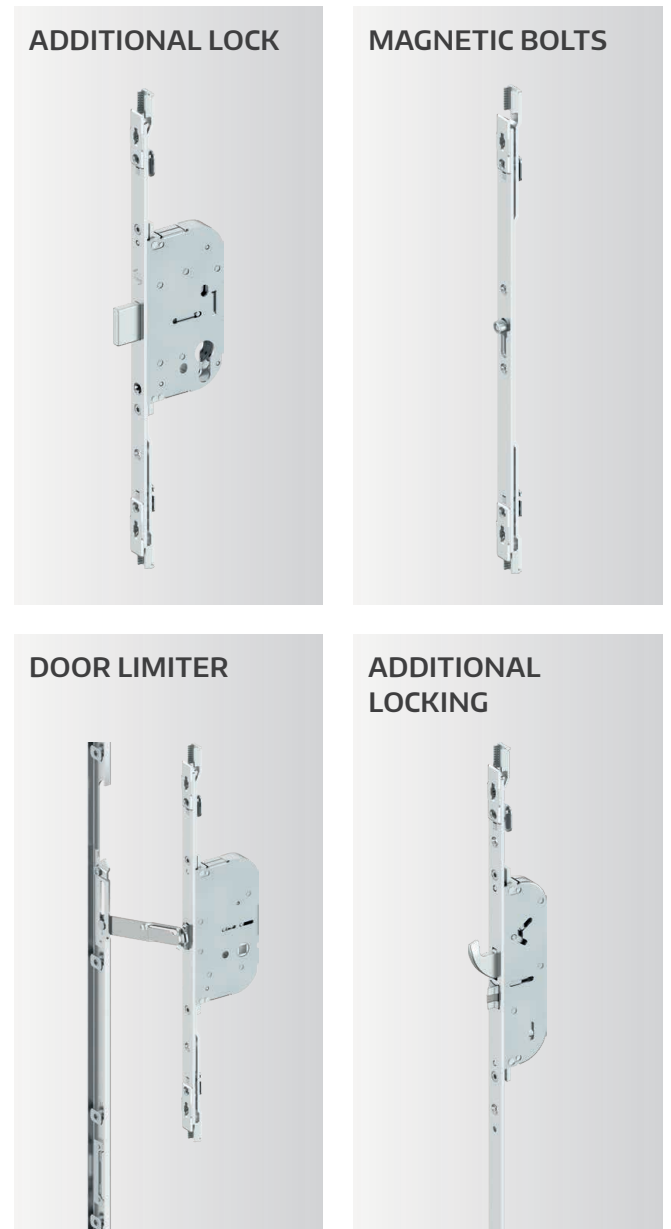

The unique top hat faceplate puts an attractive face on the locking mechanism and is a fabricator's best friend. Why? It elegantly covers up any milling inaccuracies. These disappear behind the overlapping top hat faceplate and dirt build-up becomes a thing of the past. It's not just a pretty face. It also boosts security by adding more stability and even better results in burglar-resistance tests.

TOP HAT FACEPLATE

FLAT FACEPLATE

U-SHAPED FACEPLATE

ROUND FACEPLATE

Stainless steel desired?

U faceplate and flat faceplate (F-24) are now also available in stainless steel.

U FACEPLATE

FLAT FACEPLATE F-24

Door components

Everything from a single source

Modular faceplate lengths Which size suits your door?

Modular customisation is possible with A-TS, Z-TS and G-TS.

Modular security How secure does it need to be?

STRIKER PLATE PLATFORM

TIMBER

PVC

ALUMINIUM

The range

An overview

CYLINDER-OPERATED

HANDLE-OPERATED