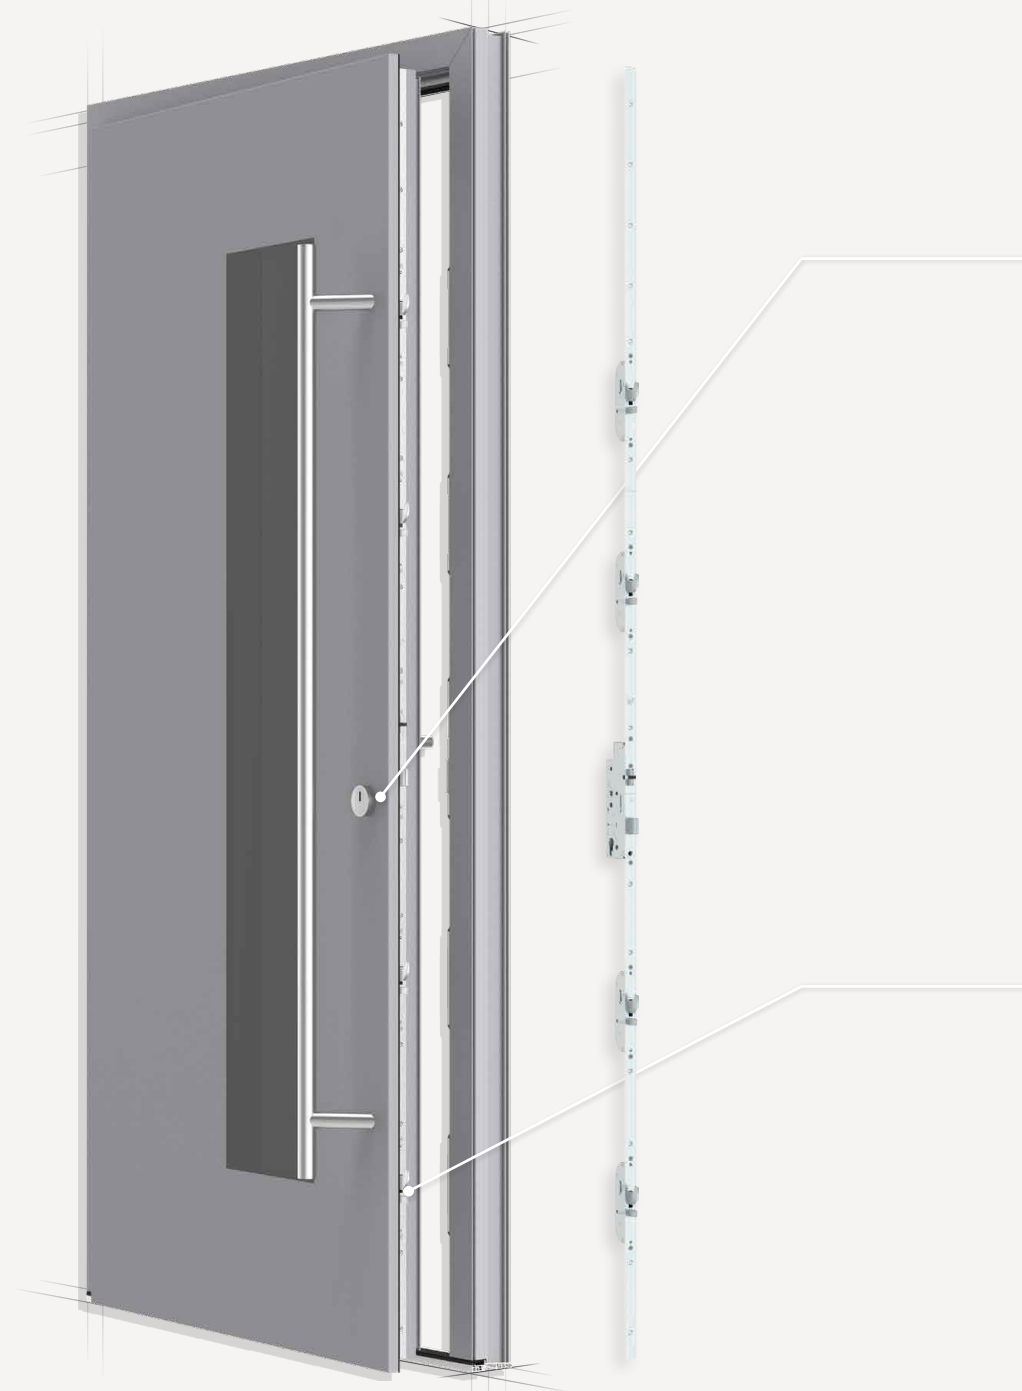

Z-TS

The smoothest security lock

Without the shadow of a doubt, our Z-TS lock is the smoothest drive gear lock base on the market. It just keeps working perfectly, and is as reliable as a Swiss watch.

That's not all. It's ultra-secure too. The gear and cranked latch deliver smooth operation, while the main lock case and four additional lock cases, with their hook and bolt combination, make the lock highly burglar-resistant. In fact, it's so secure that it's the first door lock to be included in the German police force's list of burglar-resistant product manufacturers.

TIMBER
PVC
ALUMINIUM