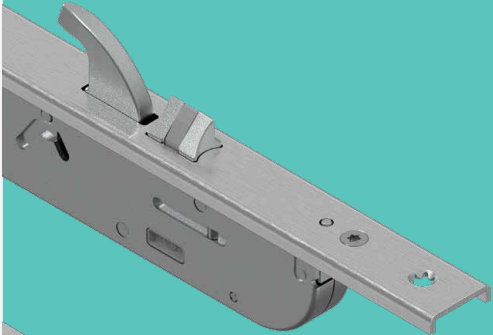

Implement unique pivot doors with locking on both sides of the door. This achieves unrivalled airtightness and security.

TIMBER

PVC

ALUMINIUM

THE LOCK WITH THE HORSE'S HEAD

Ensures high contact pressure and secure locking

Attractive looks

Faceplates worth seeing

Faceplates are more than just cover trims. They give the door an appealing look and are available for various systems and profile geometries. Check out the illustrations. Our models from left to right are: the top hat faceplate, round end faceplate, flat faceplate, and U faceplate.

The unique top hat faceplate puts an attractive face on the locking mechanism and is a fabricator's best friend. Why? It elegantly covers up any milling inaccuracies. These disappear behind the overlapping top hat faceplate and dirt build-up becomes a thing of the past. It's not just a pretty face. It also boosts security by adding more stability and even better results in burglar-resistance tests.

TOP HAT FACEPLATE

FLAT FACEPLATE

U-SHAPED FACEPLATE

ROUND FACEPLATE

Stainless steel desired?

U faceplate and flat faceplate (F-24) are now also available in stainless steel.

U FACEPLATE

FLAT FACEPLATE F-24