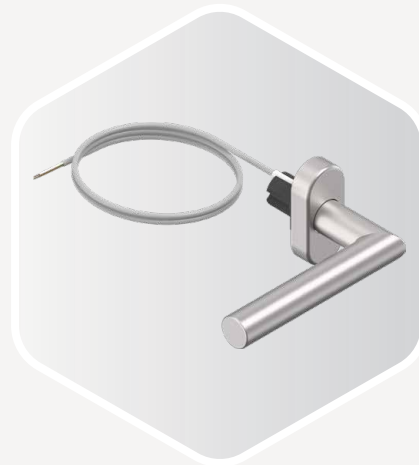

Implement unique pivot doors with locking on both sides of the door. This achieves unrivalled airtightness and security.

TIMBER

PVC

ALUMINIUM

THE LOCK WITH THE HORSE'S HEAD

Ensures high contact pressure and secure locking

ELECTRONIC ACCESSORIES

System cables, cable transitions, gateways and power supply units. Everything from a single source!

EMERGENCY POWER SUPPLY

Guaranteed at all times thanks to a USB-C power bank

ELECTRONIC HANDLE