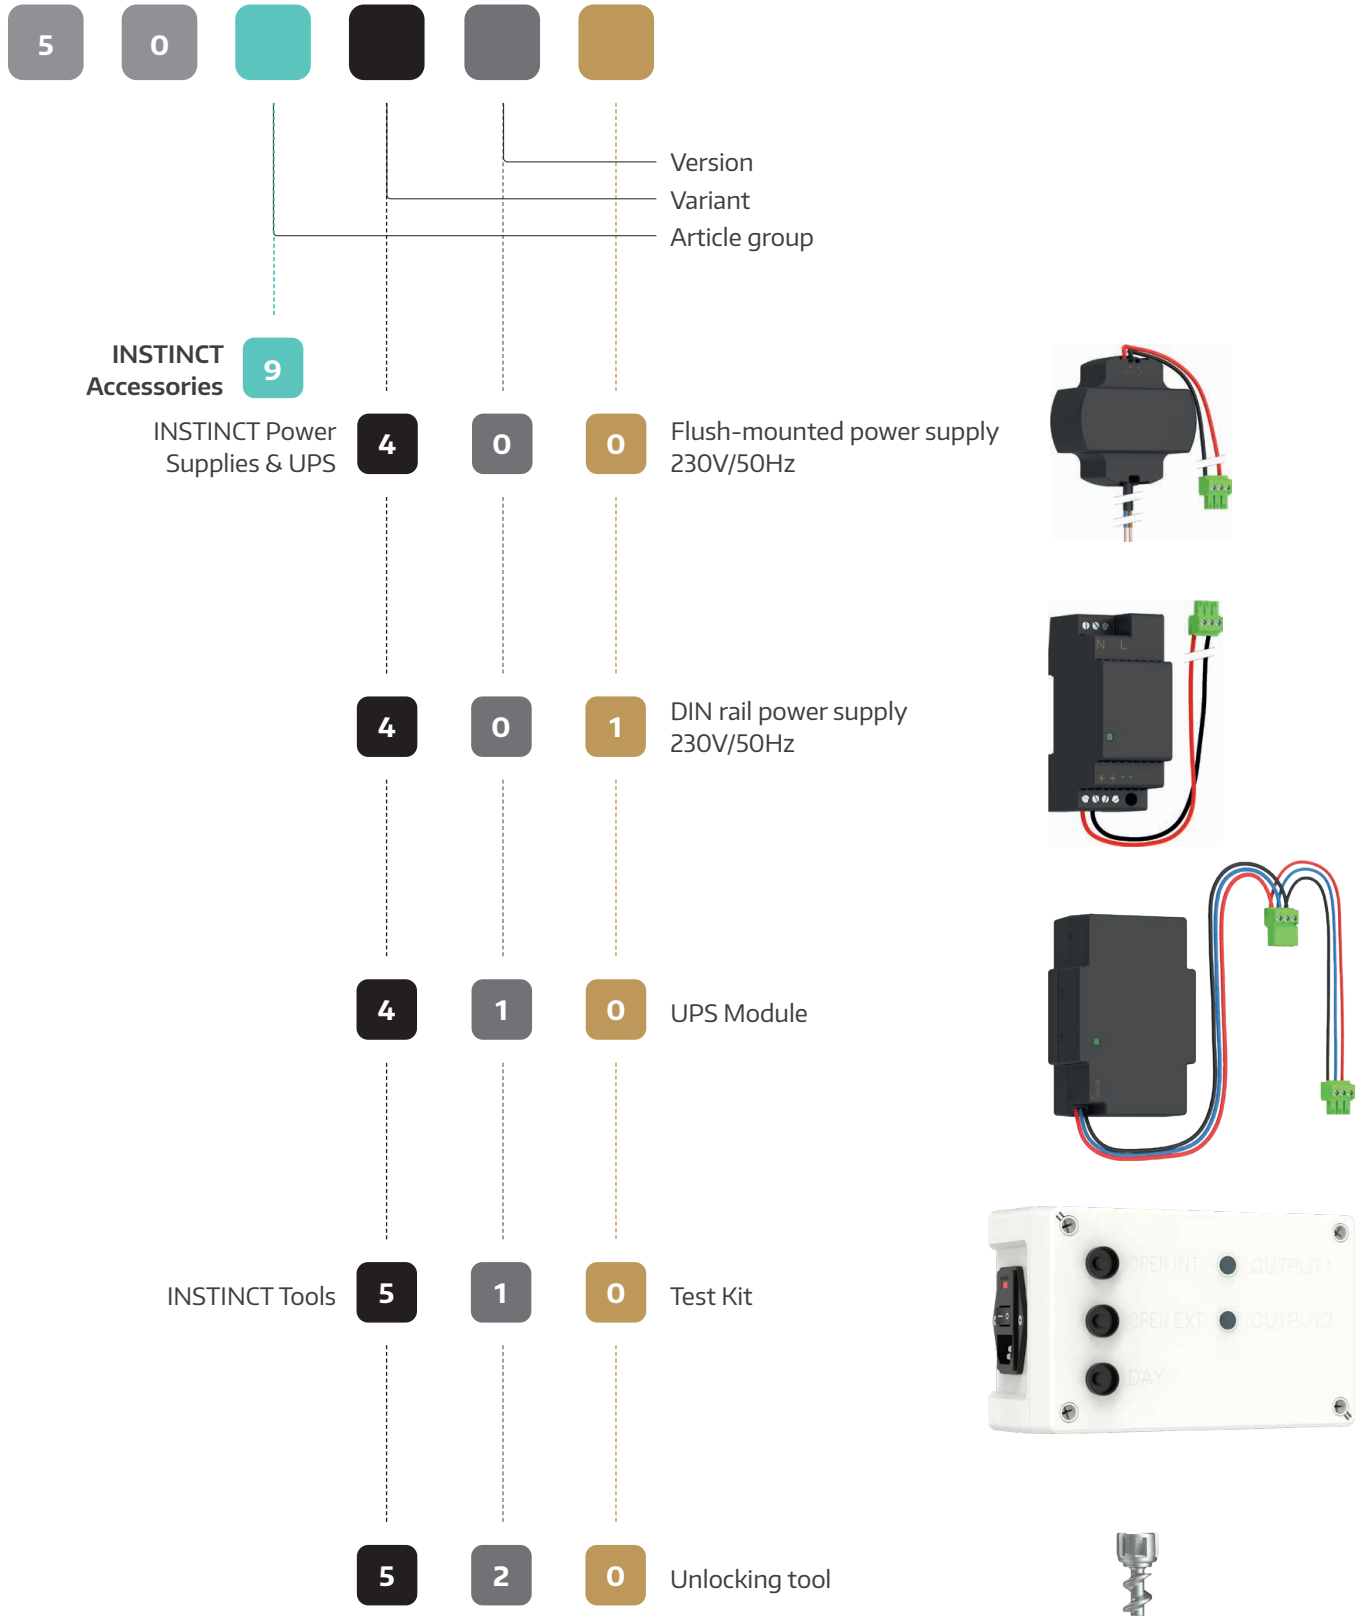

Product range overview