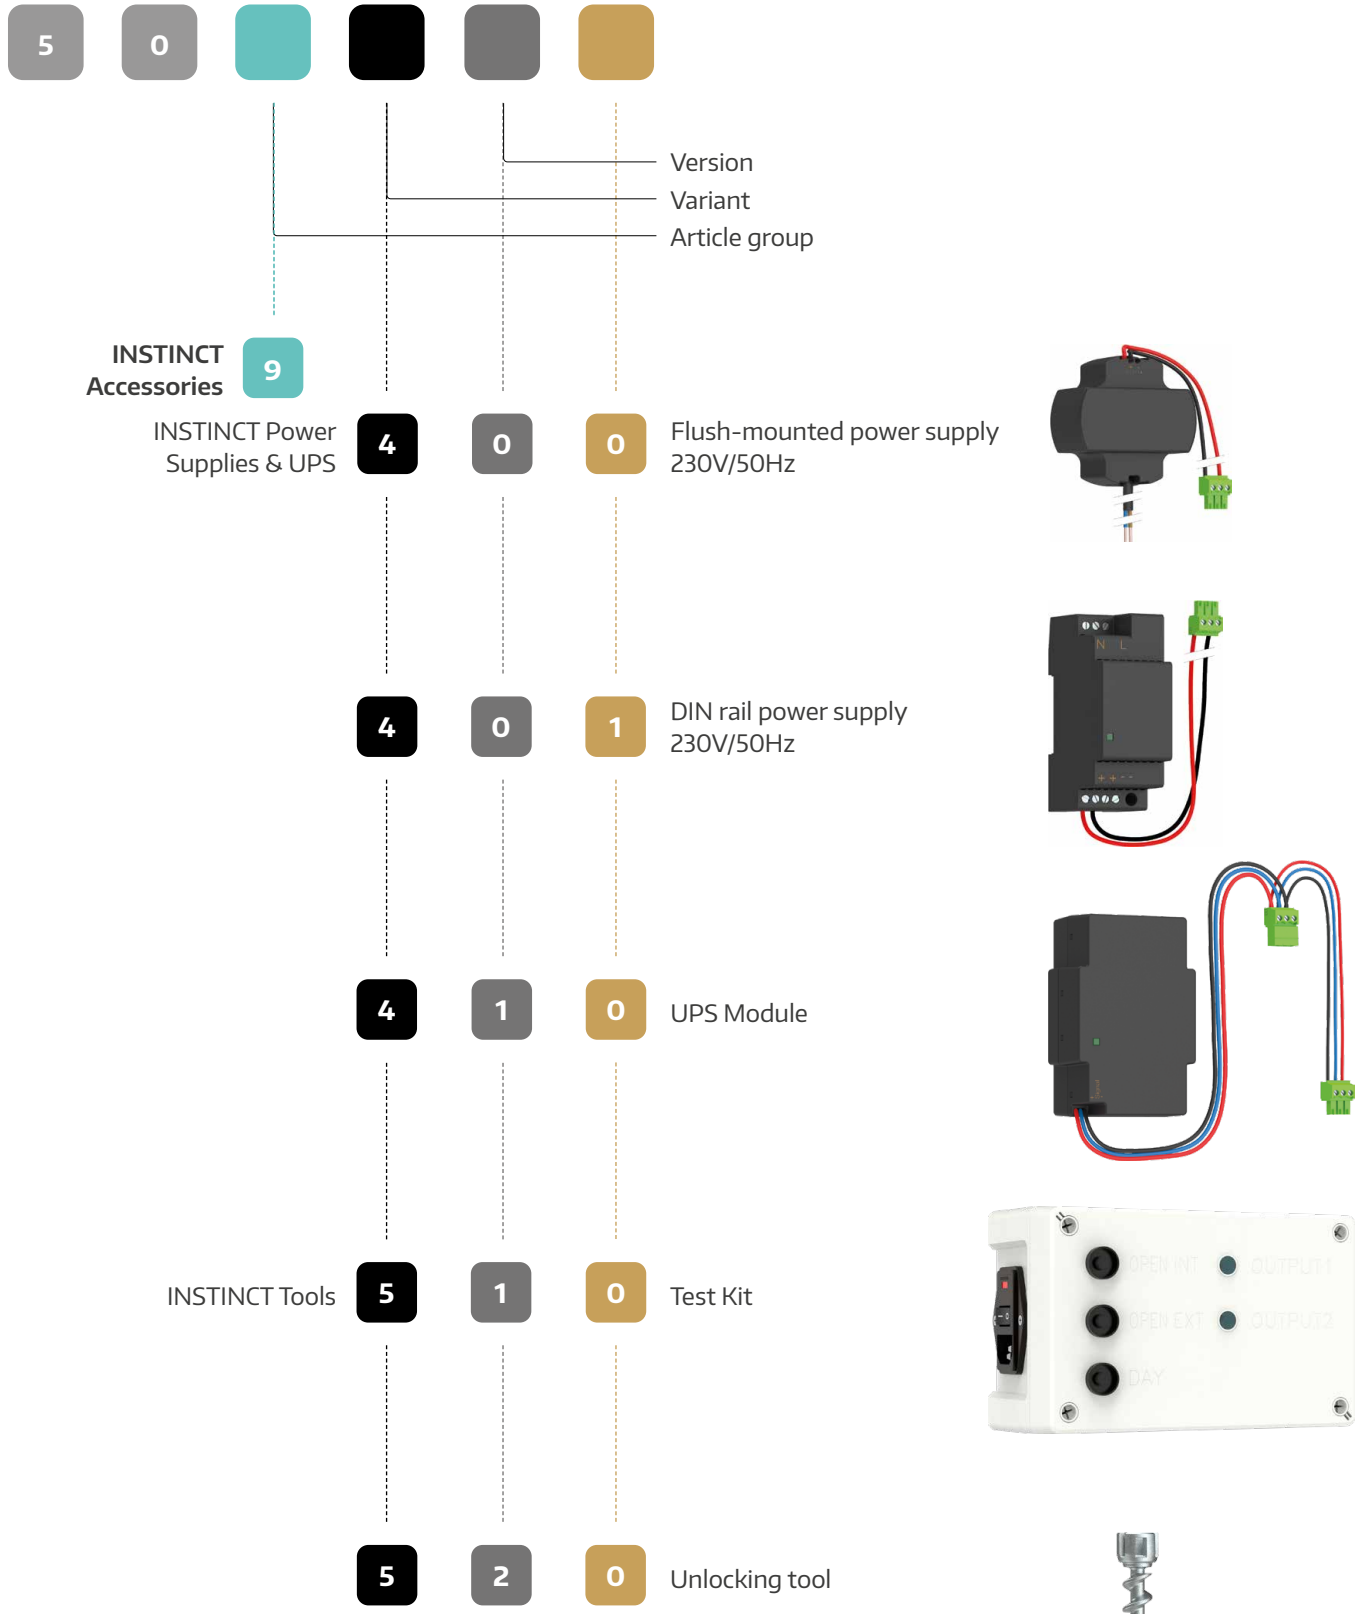

Product range overview