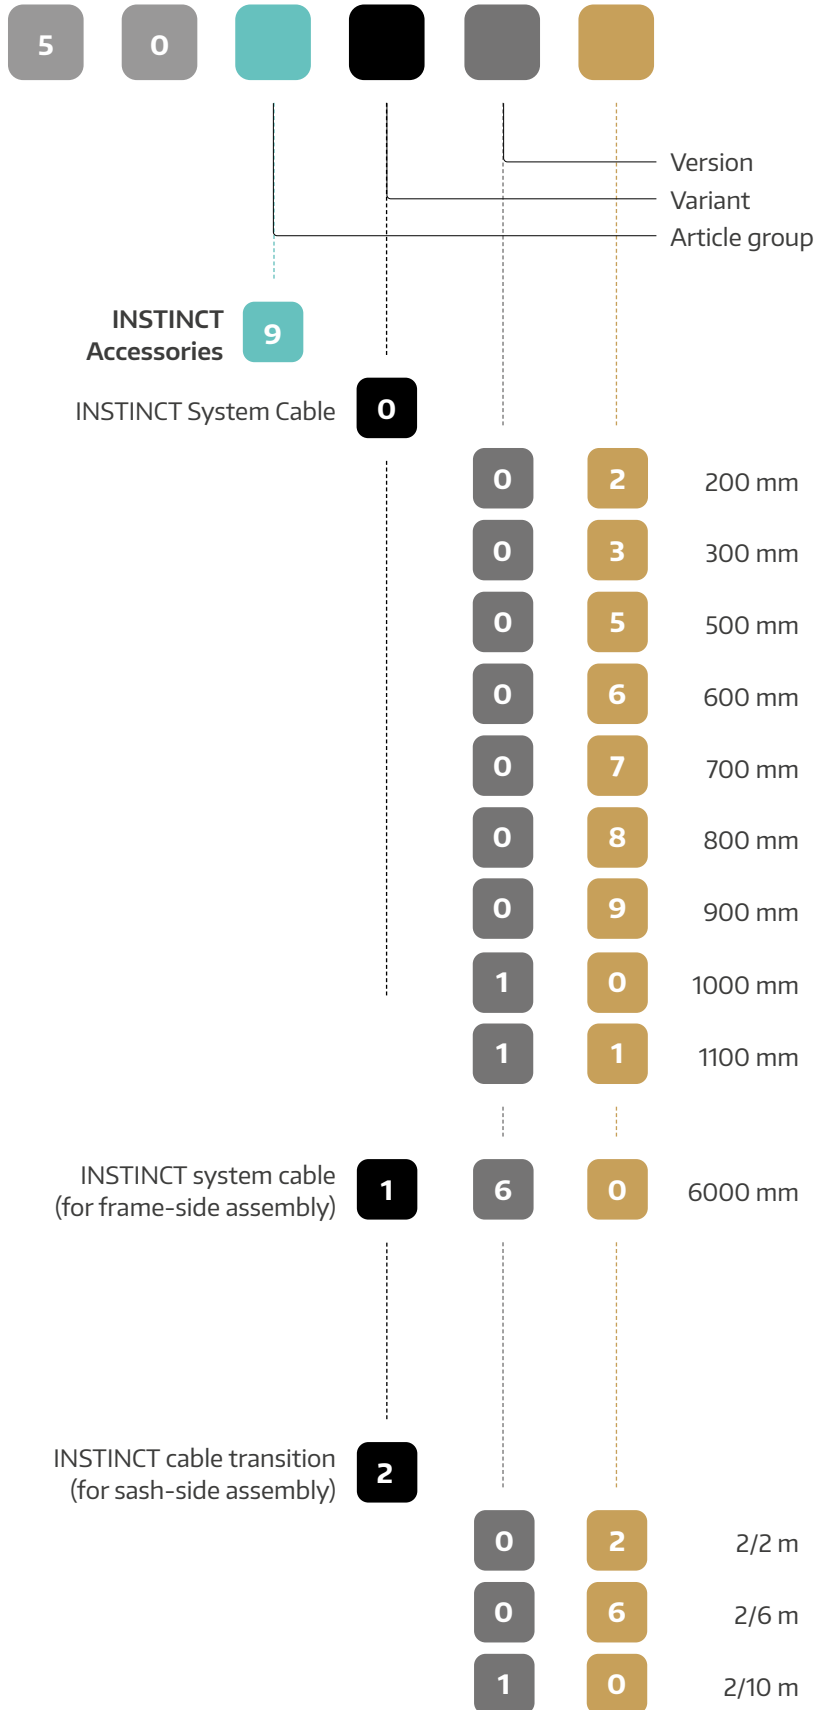

Product range overview