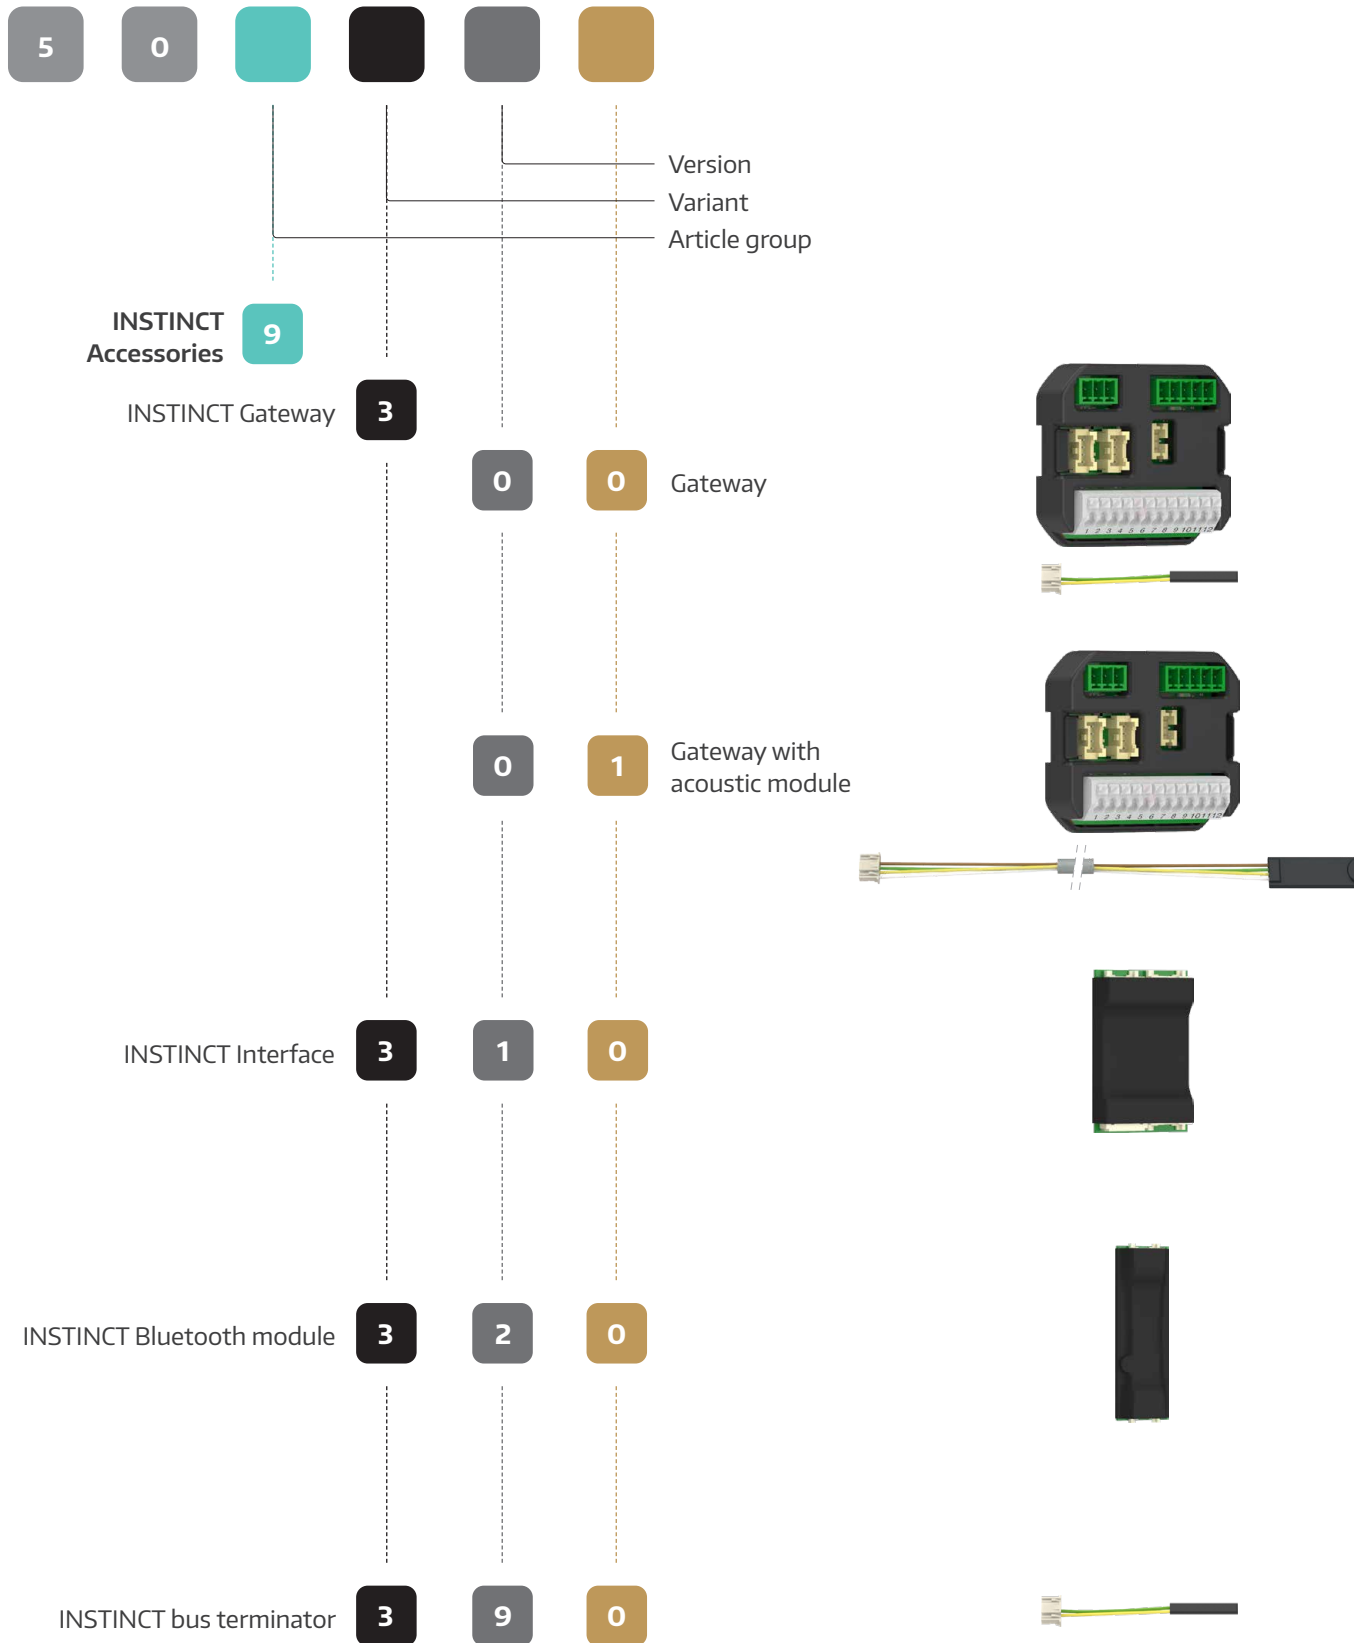

## Product range overview

# Product range overview

**Example**  
INSTINCT system cable 300 mm

5 0 9 0 0 3

# Product range overview