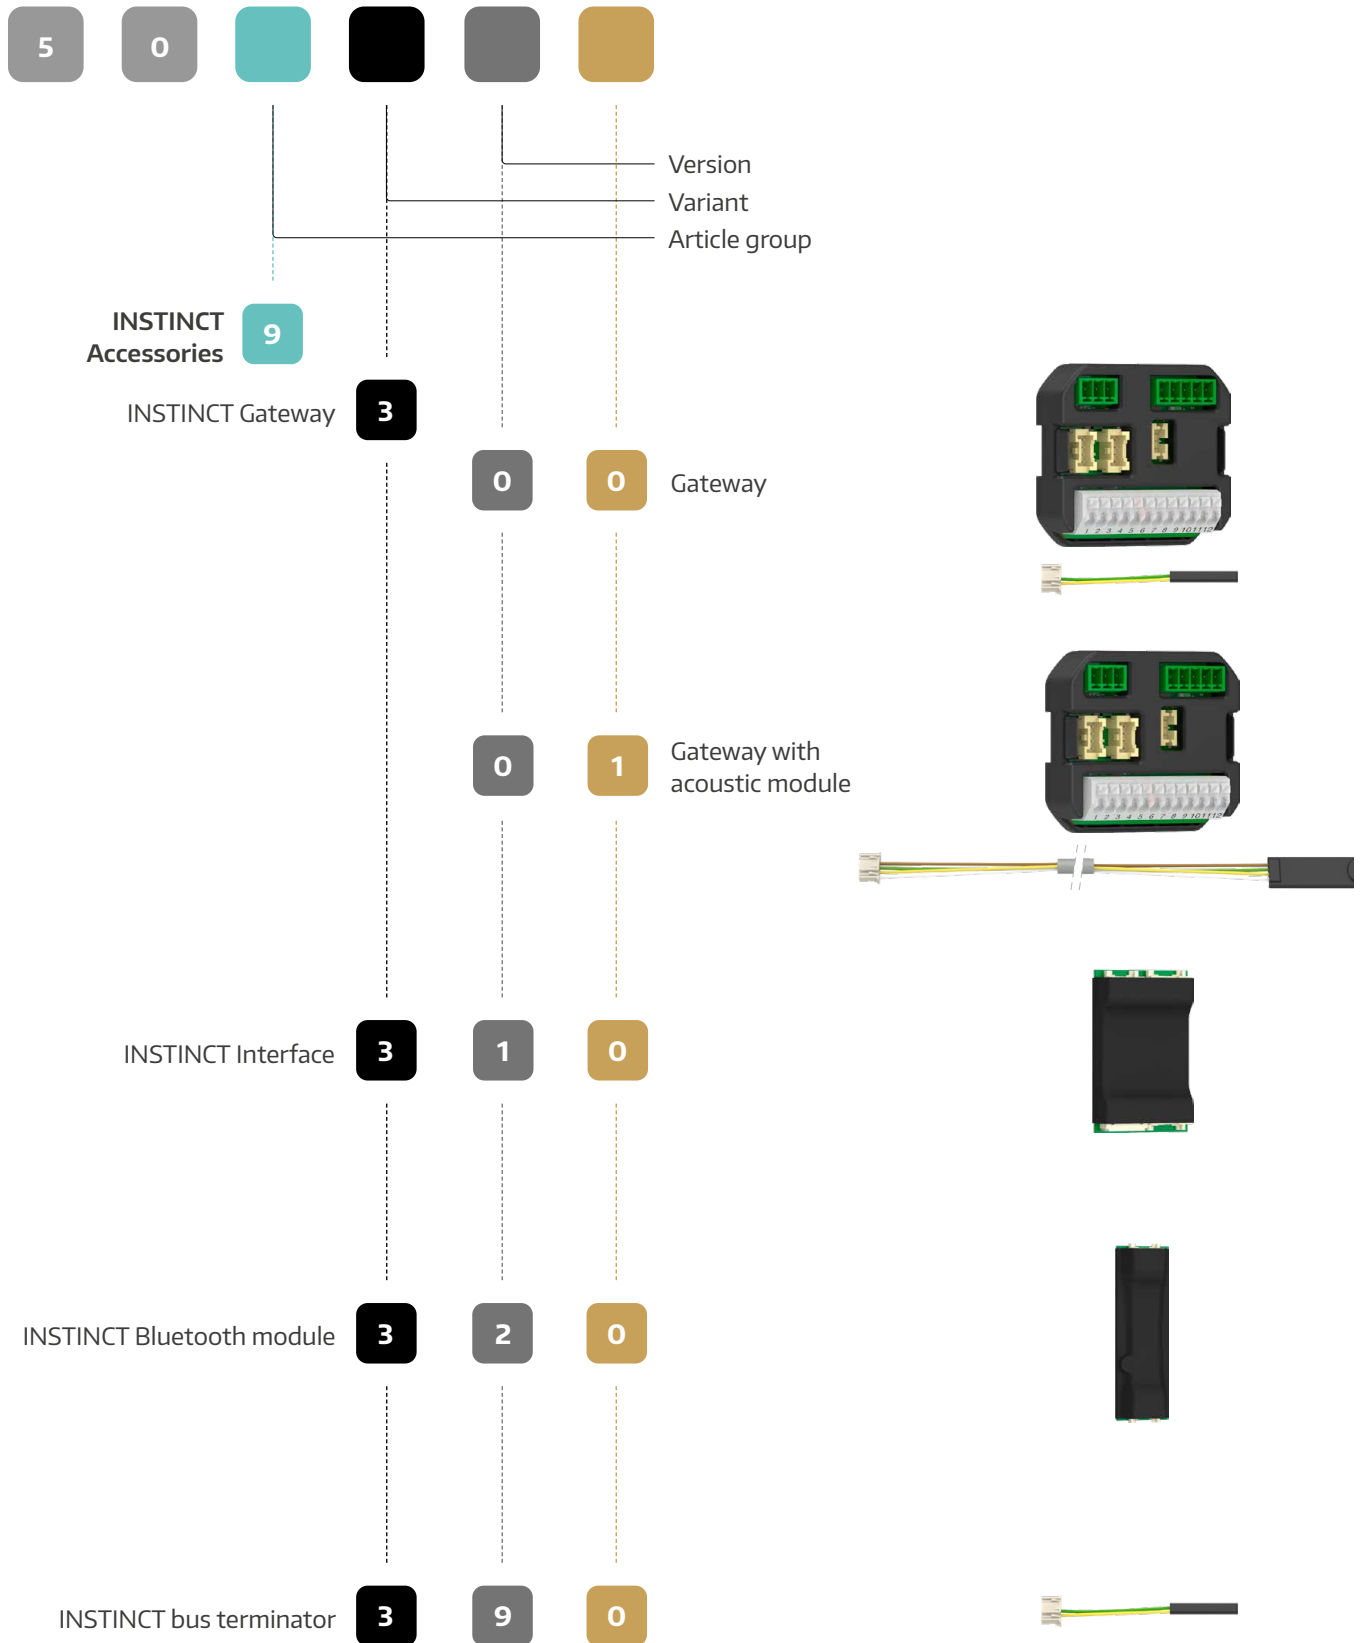

Product range overview

Product range overview

Example
INSTINCT system cable 300 mm

5 0 9 0 0 3

Product range overview

Product range overview

Article list 2022

Art. No.	Designation	PU*
INSTINCT locks		
501111	INSTINCT Guard casing shape A deep black RAL 9005	1
501112	INSTINCT Guard case shape A white aluminium RAL 9006	1
501114	INSTINCT Guard casing shape A traffic white RAL 9016	1
501122	INSTINCT Guard casing shape B white aluminium RAL 9006	1
501124	INSTINCT Guard casing shape B traffic white RAL 9016	1
501131	INSTINCT Guard casing shape C deep black RAL 9005	1
501133	INSTINCT Guard casing shape C grey aluminium RAL 9007	1
501134	INSTINCT Guard casing shape C traffic white RAL 9016	1
501211	INSTINCT Guard+ casing shape A deep black RAL 9005	1
501212	INSTINCT Guard+ casing shape A white aluminium RAL 9006	1
501214	INSTINCT Guard+ casing shape A traffic white RAL 9016	1
501222	INSTINCT Guard+ casing shape B white aluminium RAL 9006	1
501224	INSTINCT Guard+ casing shape B traffic white RAL 9016	1
501231	INSTINCT Guard+ casing shape C deep black RAL 9005	1
501233	INSTINCT Guard+ casing shape C grey aluminium RAL 9007	1
501234	INSTINCT Guard+ casing shape C traffic white RAL 9016	1
INSTINCT lock covers		
502111	INSTINCT lock cover for casing shape A/B deep black RAL 9005	10
502114	INSTINCT lock cover for casing shape A/B traffic white RAL 9016	10
502131	INSTINCT lock cover for casing shape C deep black RAL 9005	10
502134	INSTINCT lock cover for casing shape C traffic white RAL 9016	10
INSTINCT striker plates		
503112	INSTINCT striker plate for PVC 13V white aluminium RAL 9006	5
503114	INSTINCT striker plate for PVC 13V traffic white RAL 9016	5
503122	INSTINCT striker plate for PVC 15V white aluminium RAL 9006	5
503124	INSTINCT striker plate for PVC 15V traffic white RAL 9016	5
503311	INSTINCT striker plate for Alu 20 mm wide deep black RAL 9005	5
503711	INSTINCT striker plate for timber and Alu flush milled deep black RAL 9005	5
503713	INSTINCT striker plate for timber and Alu flush milled grey aluminium RAL 9007	5
503714	INSTINCT striker plate for timber and Alu milled flush traffic white RAL 9016	5