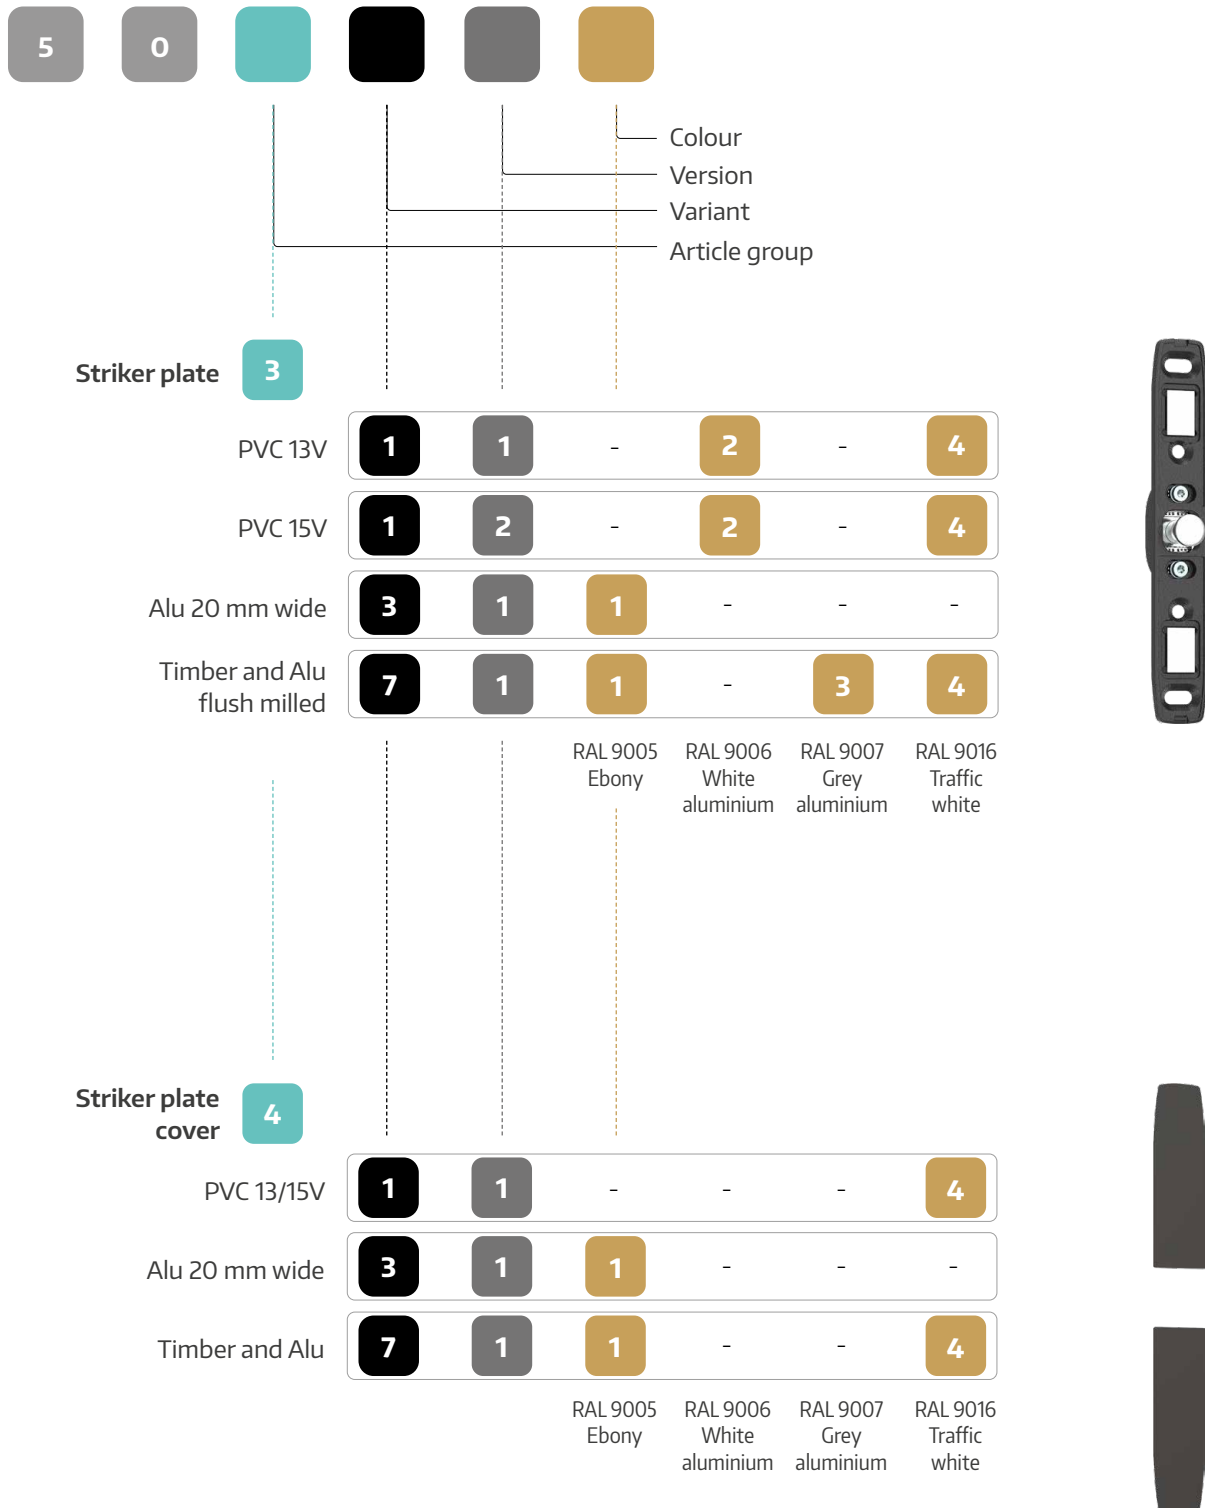

Product range overview