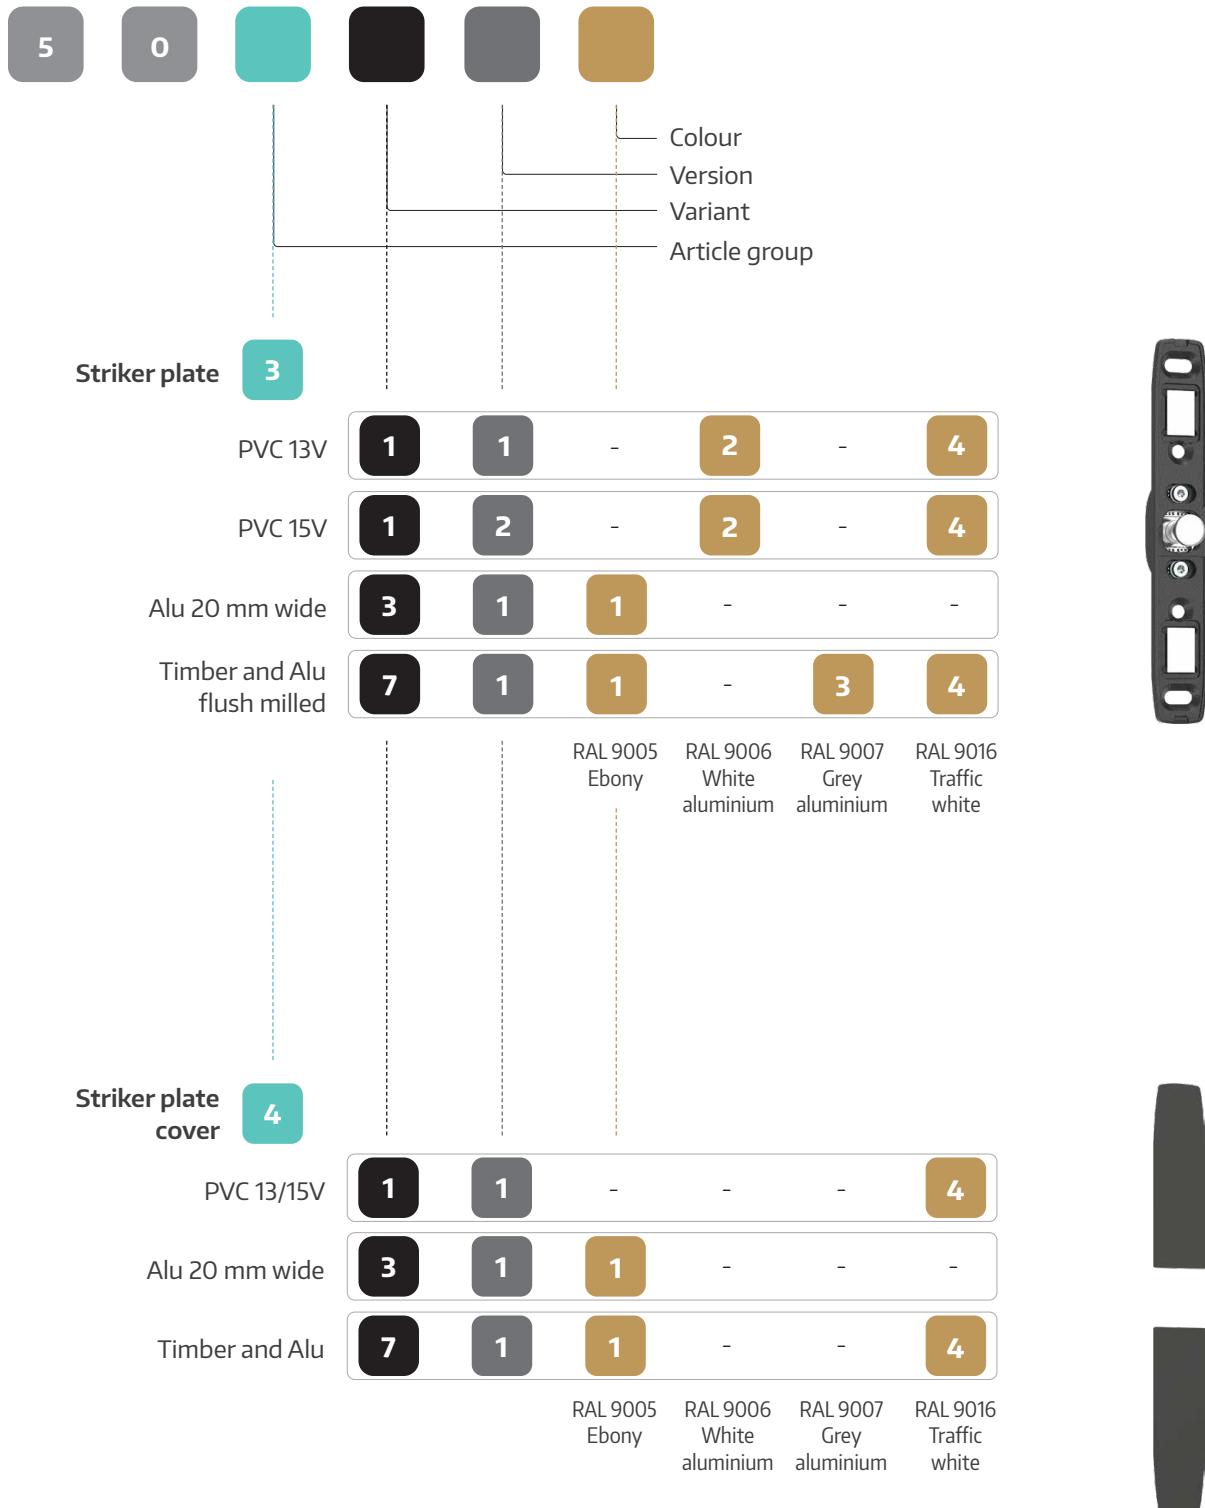

# Product range overview

**Example**  
INSTINCT Guard housing shape A  
Deep black RAL 9005

5 0 1 1 1 1

Lock	1				
Guard		1			
Guard +			2		
Housing shape A	1	1	2	-	4
Housing shape B	2	-	2	-	4
Housing shape C	3	1	-	3	4
		RAL 9005 Ebony	RAL 9006 White aluminium	RAL 9007 Grey aluminium	RAL 9016 Traffic white
Lock cover	2				
Guard/ Guard +			1		
Housing shape A/B	1	1	-	-	4
Housing shape C	2	1	-	-	4
		RAL 9005 Ebony	RAL 9006 White aluminium	RAL 9007 Grey aluminium	RAL 9016 Traffic white

## Product range overview

# Product range overview

**Example**  
INSTINCT system cable 300 mm

5 0 9 0 0 3