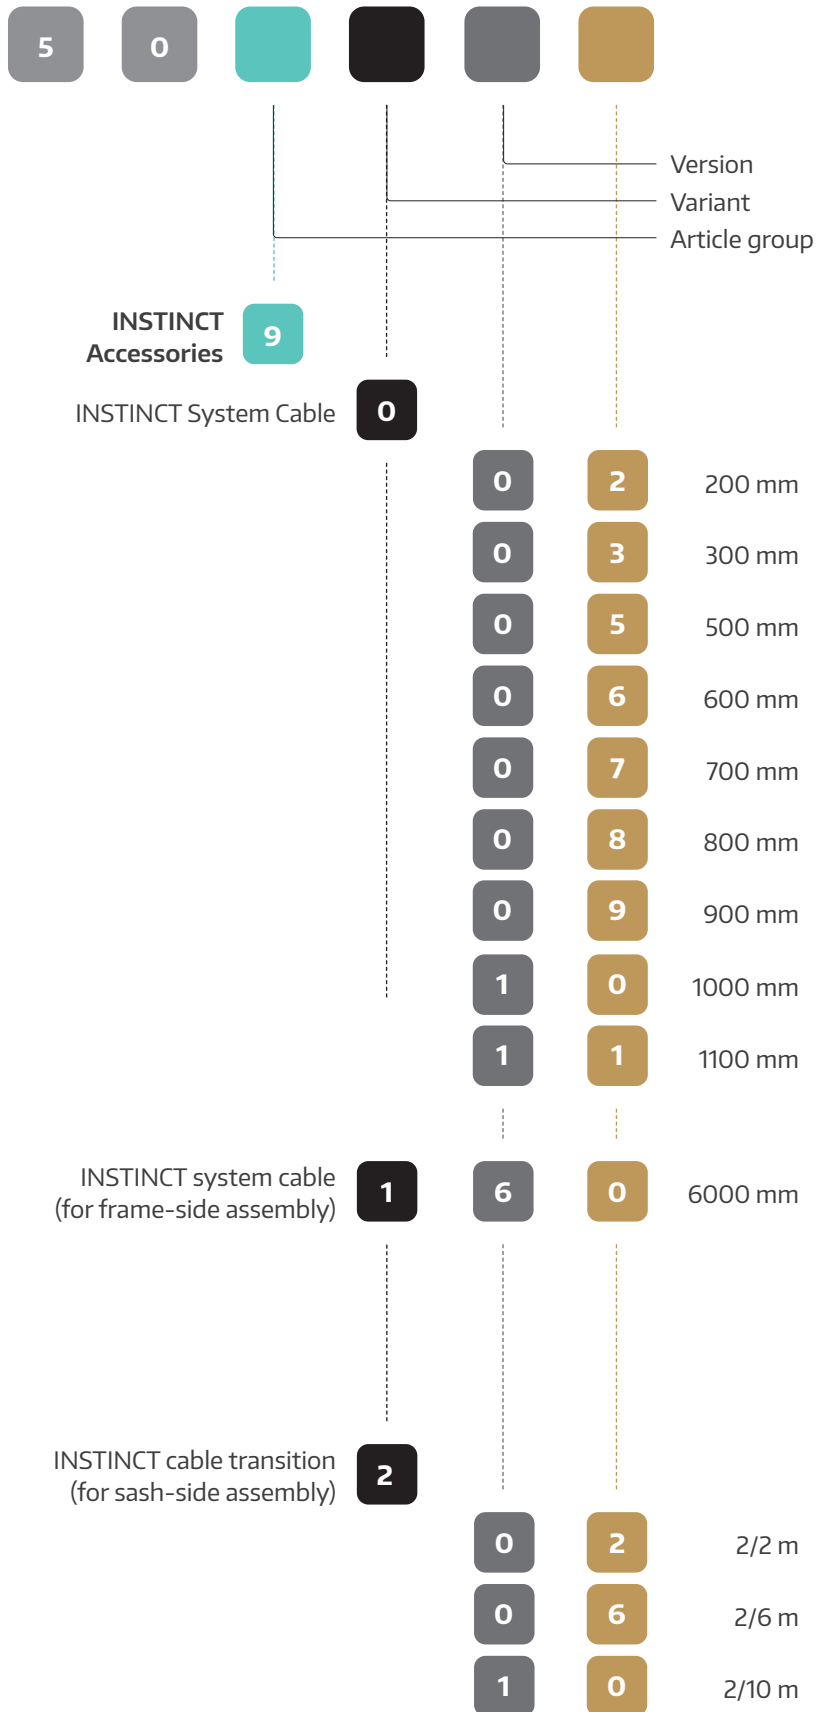

# Product range overview

**Example**  
INSTINCT Guard housing shape A  
Deep black RAL 9005

5 0 1 1 1 1

Lock	1				
Guard		1			
Guard +			2		
Housing shape A	1	1	2	-	4
Housing shape B	2	-	2	-	4
Housing shape C	3	1	-	3	4
		RAL 9005 Ebony	RAL 9006 White aluminium	RAL 9007 Grey aluminium	RAL 9016 Traffic white
Lock cover	2				
Guard/ Guard +			1		
Housing shape A/B	1	1	-	-	4
Housing shape C	2	1	-	-	4
		RAL 9005 Ebony	RAL 9006 White aluminium	RAL 9007 Grey aluminium	RAL 9016 Traffic white

## Product range overview

# Product range overview

**Example**  
INSTINCT system cable 300 mm

5 0 9 0 0 3

## Notes

A large rectangular area filled with a fine grid of light gray lines, intended for writing notes. The grid covers most of the page's width and height, leaving margins at the top, bottom, and sides.