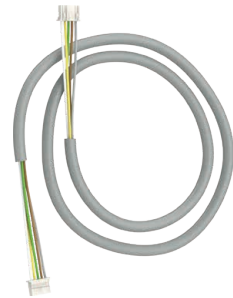

# Product range overview

**Example**  
INSTINCT system cable 300 mm

5 0 9 0 0 3