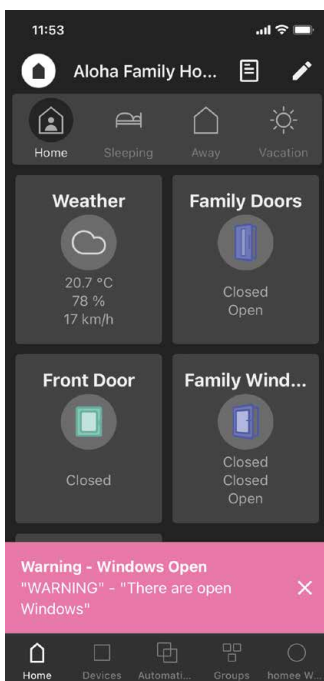

Mint cube

The Mint Cube is your gateway to enable your windows and doors to connect with all your eTronic smart home devices and operations. From your alarm systems, Alexa's, Google home, heating and lighting the solution allows you to easily create a truly connected smart home with ease and comfort*. The Homee System is all inclusive meaning your smart home will continually be updated with features and benefits free of charge for the lifetime of your smart home.

Note: Additional devices may be required, for more information please scan the QR code on the back of this brochure.

Homee starter cube

Mint cube

Your smart window & door journey

High Level Cube Data Security

Simple Modular Expansion for ever expansive smart home capabilities

Zero Monthly Costs with Free Lifetime Updates

1

When choosing your new doors & windows you can choose how many of them you will want sensors on. For a complete and total solution we would recommend every window and door to be connected. Spacing and tabbing is out, also does not read very well. Don't forget to add the Homee starter kit at the same time so you can set up your smart home the day that your doors and windows are installed.

2

Connect your new Homee smart to a USB power supply, download the app from the app store that suits your device and then create your Homee account. This will then become your access to build your smart home the way that works best for you.