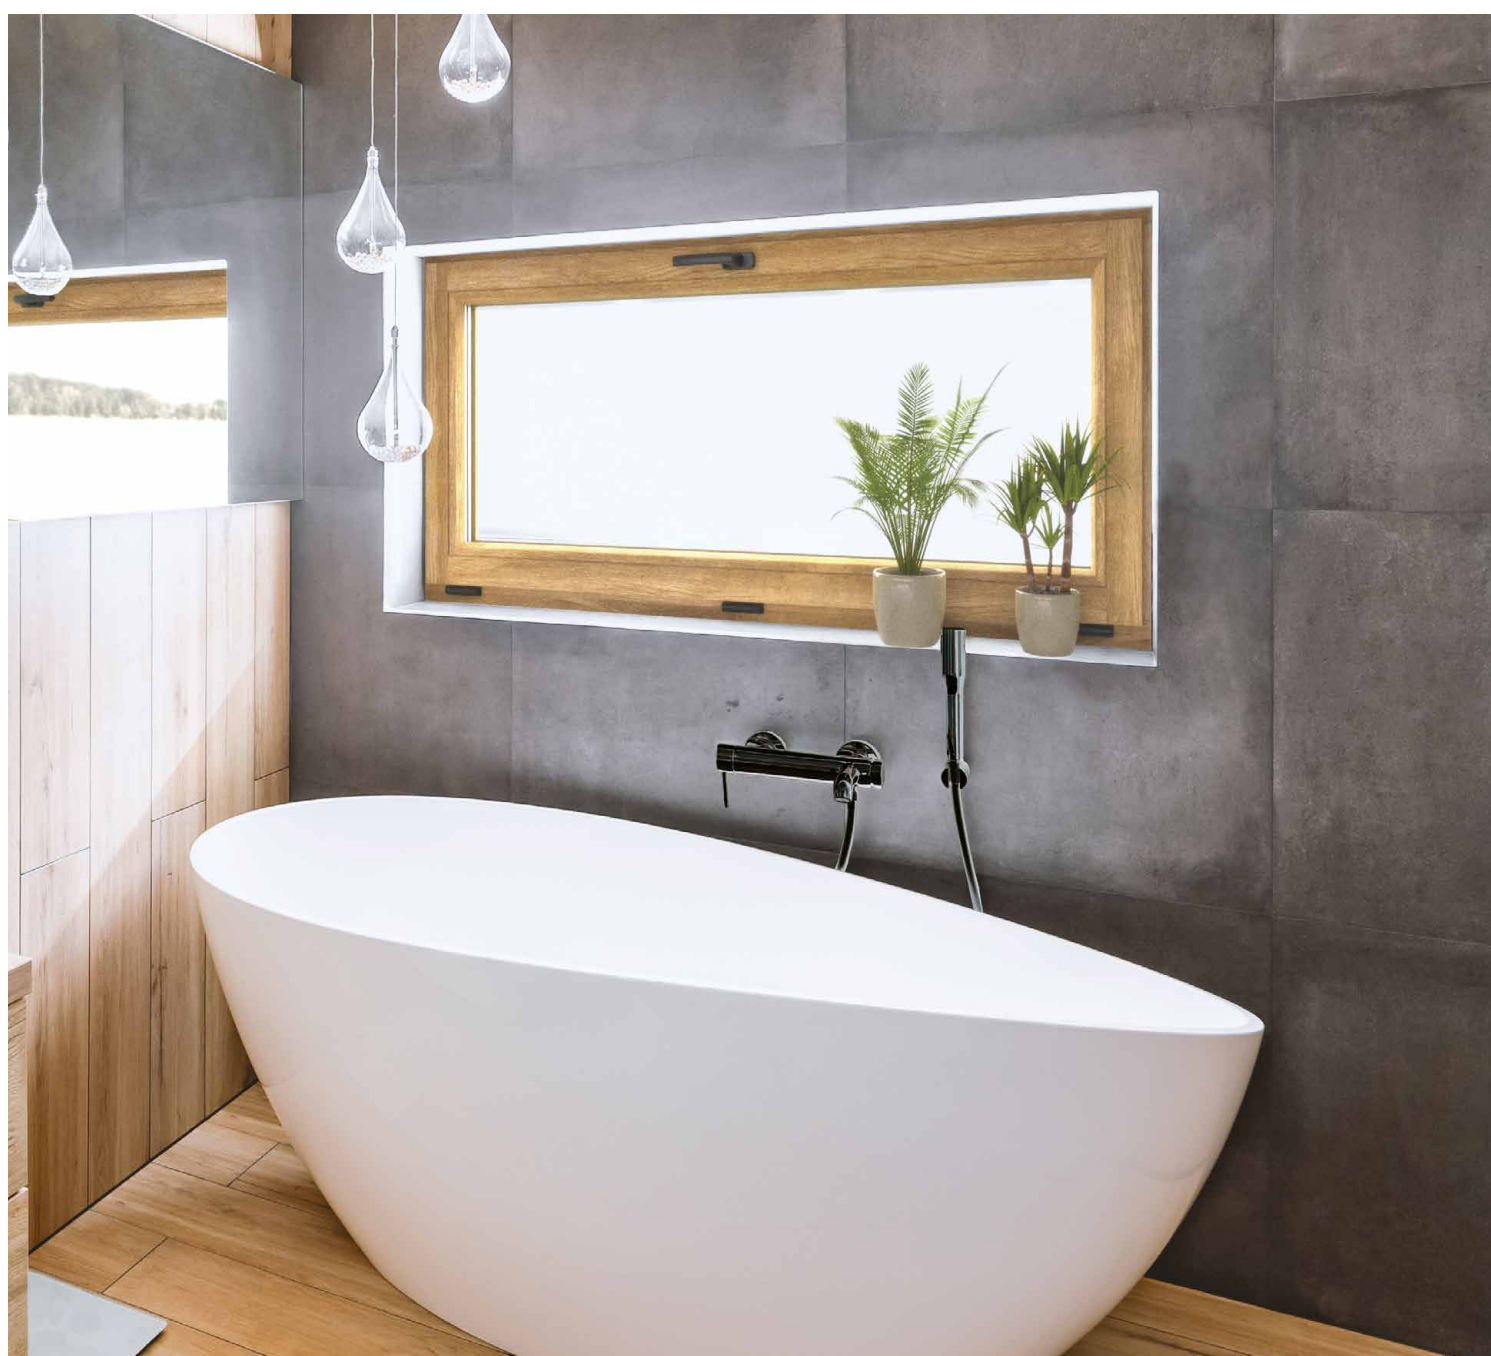

TECHNOLOGY IN MOTION

Fittings and hardware in black

THE ON-TREND ACCENT

On-trend colour? Black!

Minimalist, elegant, modern. Stylish black has long been a firm favourite in the world of fashion – and now it has also taken architecture by storm: the on-trend colour turns fittings and hardware into eye-catching design accents. It's as bold a statement as you can make.

Our black beauties – available in the standard range

Powder-coated handles

Powder-coated hinge sides

Cover caps made of
uPVC

Black fittings and hardware are easy to clean and dirt-resistant.

Questions? Your MACO customer advisor will be happy to help you.