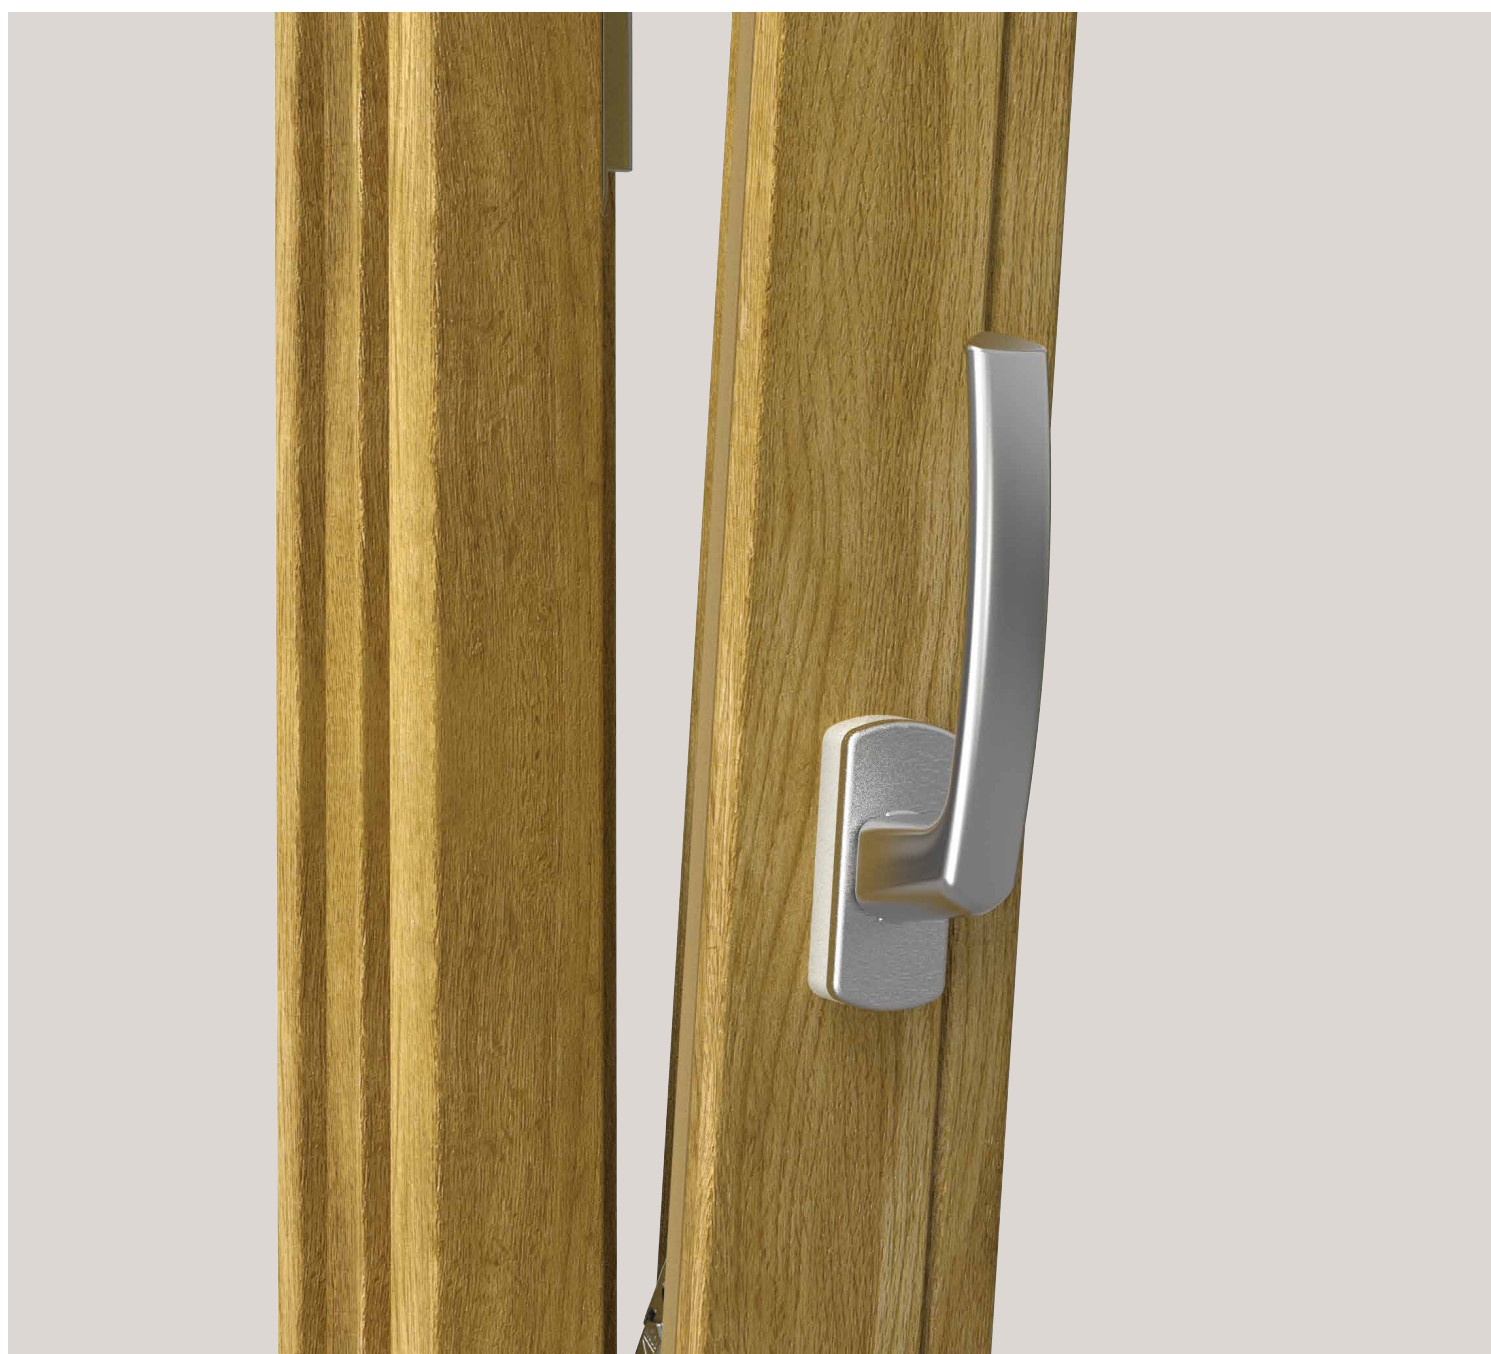

TECHNOLOGY IN MOTION

Handles for customised window design

MACO Emotion

For windows, balcony and patio doors

Open, tilt, close: With **MACO Emotion**, we offer coordinating handles that combine functionality, quality and design with superb form. Our window handles are available in various designs, colours and materials, enabling window solutions with a range of key aspects: from elegant and discreet to secure and robust as well as functional and economical – all with a 10-year functional warranty.