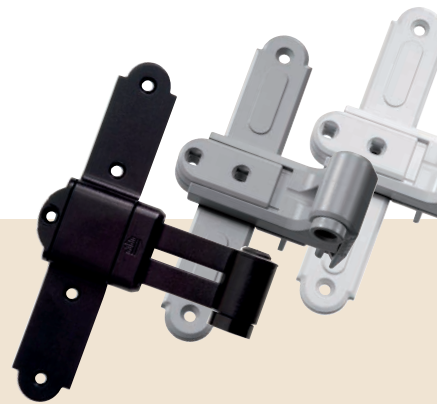

©AdobeStock, Kristina Blokhin

Special features

Environmentally friendly range of colours

Three standard colours and more: **MACO Rustico shutter hardware** is available in black, grey and white. At MACO, environmental friendliness is a matter of course, as all our paints contain no solvents.

Extensive range of accessories

More enjoyment from shutters: **MACO Rustico** offers an extensive range of accessories for that. For example, almost-invisible shutter brackets that fasten shutters in place, or the safety catches that can withstand strong winds when the shutters are open. The crank opener, which conveniently opens the shutters from the inside even when the windows are closed, provides excellent ease of use.

Clever protection against access

Closed shutters are not only a good protection against prying eyes. They are also protected themselves against unwanted dismantling. The shutter pintles or pins – that is, the elements that connect the shutter to the masonry or window frame – are screwed to the side and are therefore not accessible when the shutter is closed.