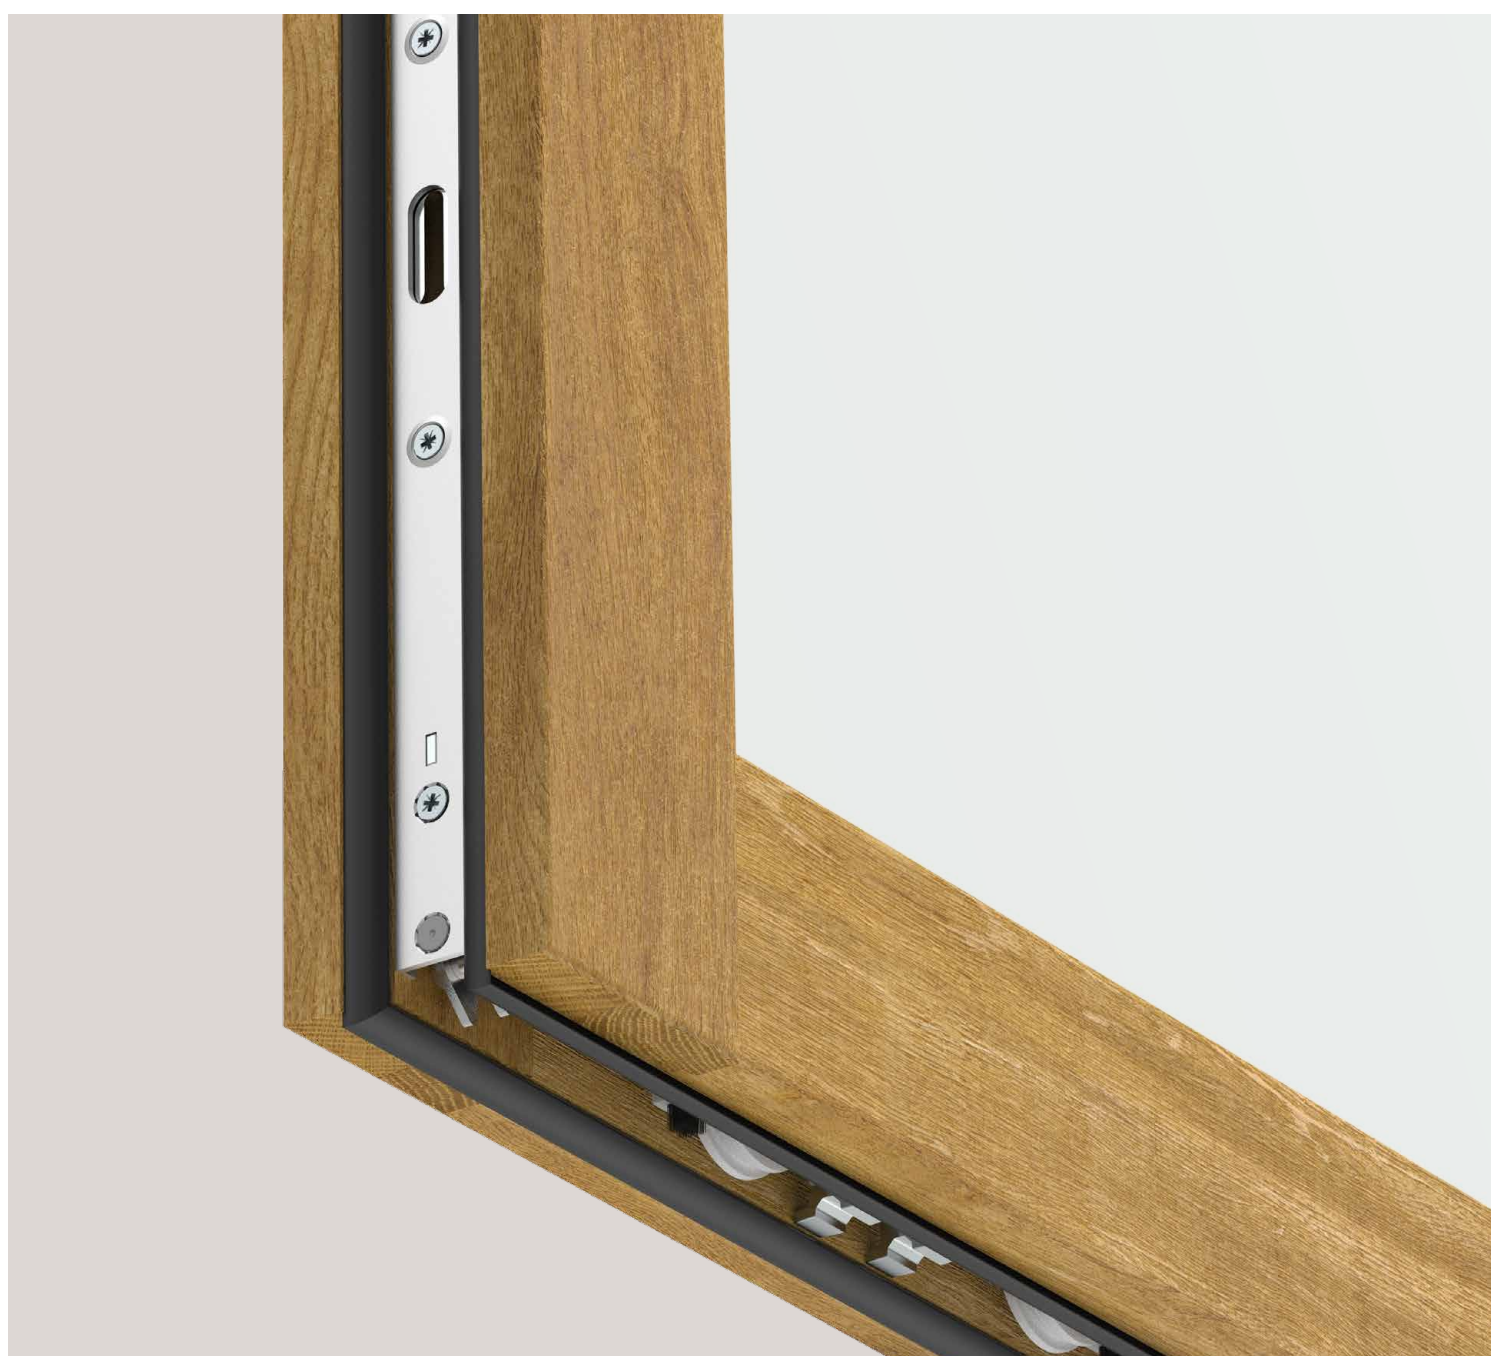

TECHNOLOGY IN MOTION

Weather seals for a better indoor climate

MACO Adapta

TIMBER
PVC
ALU

Optimum weather seals for windows and doors

MACO Adapta weather seals are configured to coordinate perfectly with our hardware and to withstand everyday conditions. They offer the properties sliding doors need to keep rain, wind and cold out – and to keep the energy and warmth inside. As a hardware expert, we offer weather seals in a variety of materials for various areas of application, and with exceptional resilience. This refers to the elastic quality of the weather seal, which is compressed each time a window or door is closed and thus creates the seal.

Benefits for fabricators

01 Wide selection of materials

In a compact design: Weather seals in uPVC, TPE, EPDM and silicone. MACO is the only company to offer silicone L-shaped weather seals that run around corners and do not have to be cut to size.

02 Perfect customisation

For smooth and easy sliding: **MACO Adapta weather seals** offer the special geometry for this.

03 360° system components

Optimum interaction: MACO hardware, thresholds, seals and weather seals are perfectly matched to coordinate with each other and have been proven to hold absolutely air- and watertight.