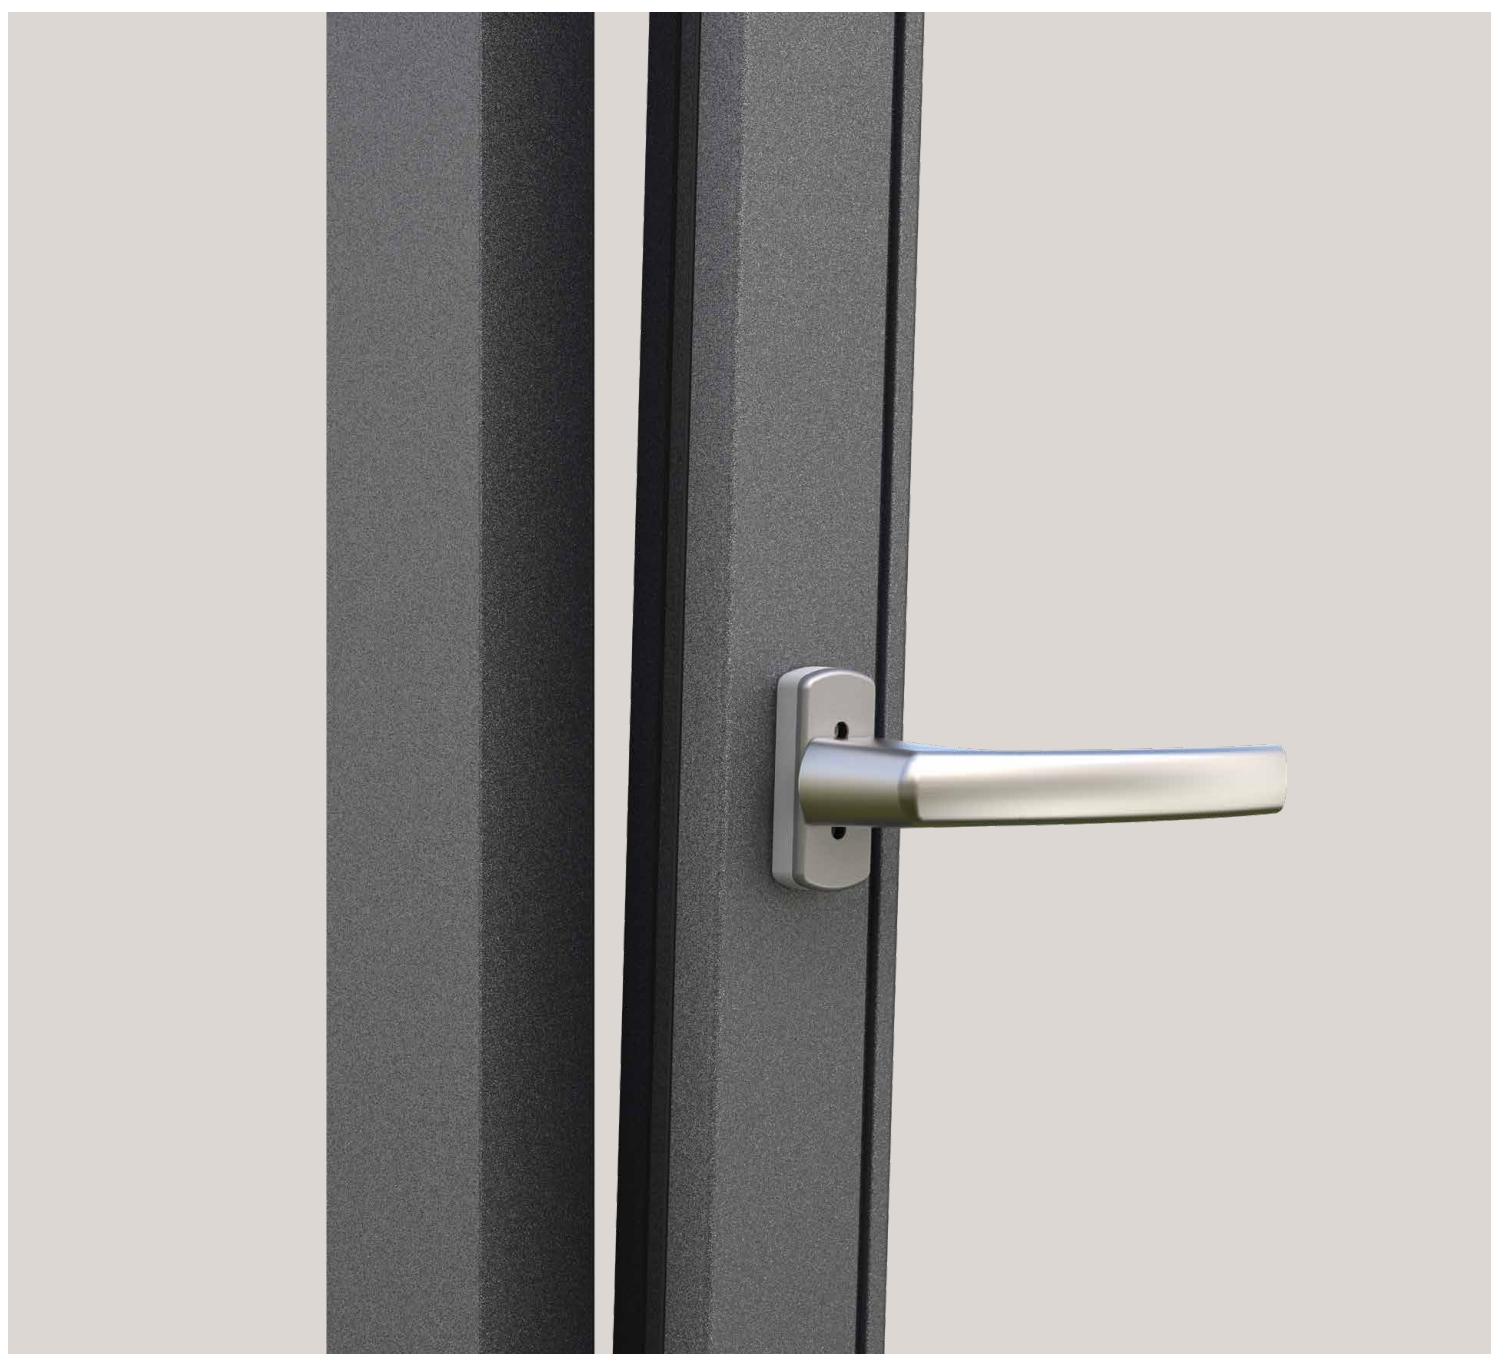

TECHNOLOGY IN MOTION

Handles for customised sliding door design MACO Emotion

For all types of sliding doors

Open, tilt, close: With **MACO Emotion**, we offer coordinating sliding door handles that combine functionality, quality and design with superb form. Our window handles are available in various designs, colours and materials, enabling sliding door solutions with a range of key aspects: From elegant and discreet to secure and robust as well as functional and economical – all with a 10-year functional warranty.